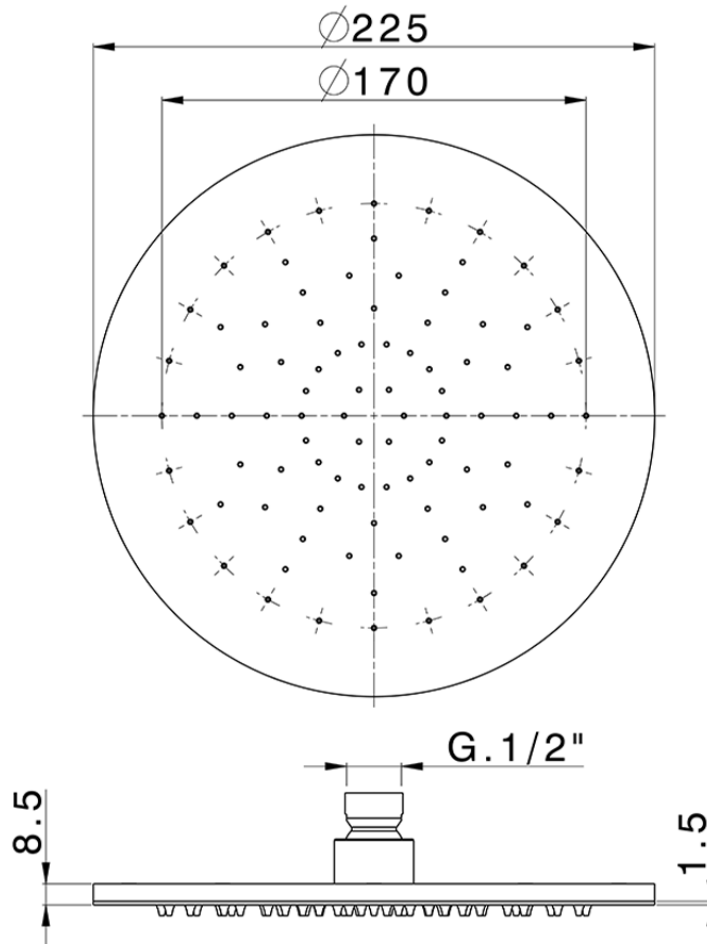

Ø 225 mm inspectable arm showerheads SHOWER_SS020000

SS020000

<https://en.huberitalia.com/o-225-mm-inspectable-arm-showerheads-shower-ss020000>

2025-04-24