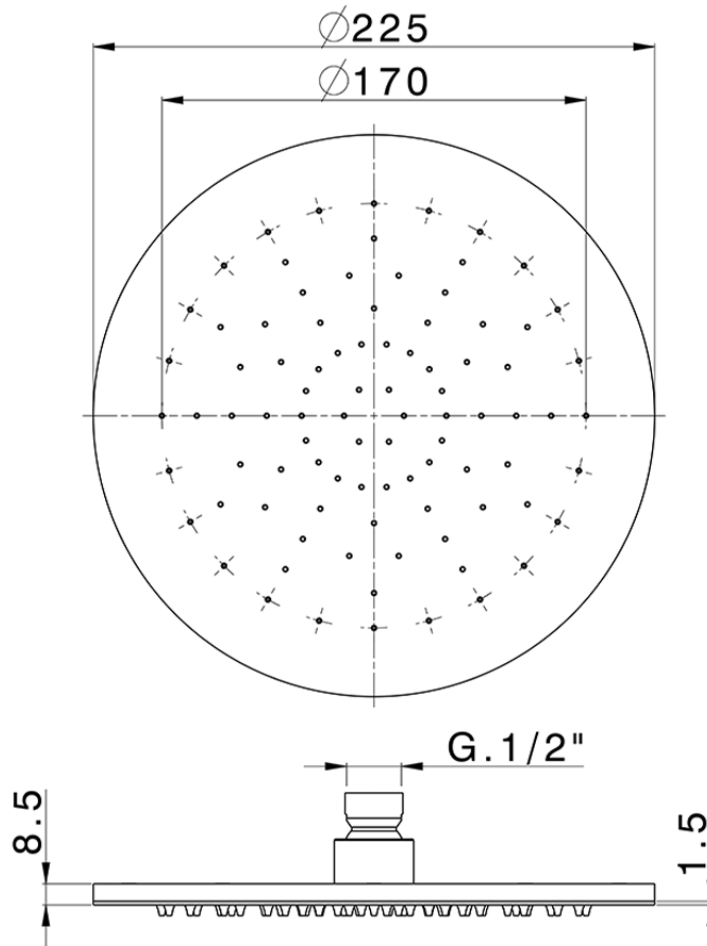

Ø 225 mm inspectable arm showerheads SHOWER_SS020000

SS020000

<https://en.huberitalia.com/o-225-mm-inspectable-arm-showerheads-shower-ss020000>

2025-04-11