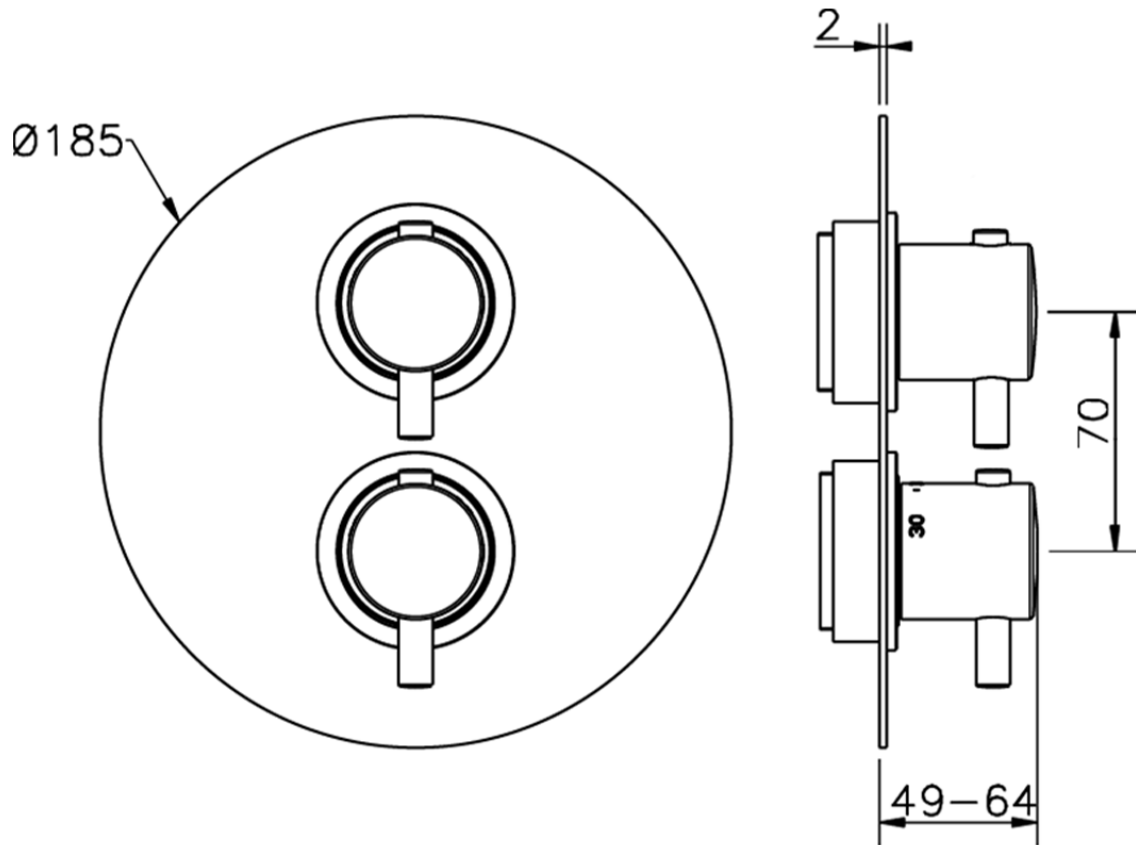

Exposed part for 1-outlet con.thermo.shower valve M32_MT007300

MT007300

<https://en.huberitalia.com/exposed-part-for-1-outlet-con-thermo-shower-valve-m32-mt007300>

Piastra/Plate/Plaque/Platte/Placa

2-3mm: XX 25-40 YY 76-91

10 mm: XX 16-31 YY 65-80

ZB007301

<https://en.huberitalia.com/1-outlet-concealed-thermostatic-shower-valve-concealed-zb007301>

2024-12-22