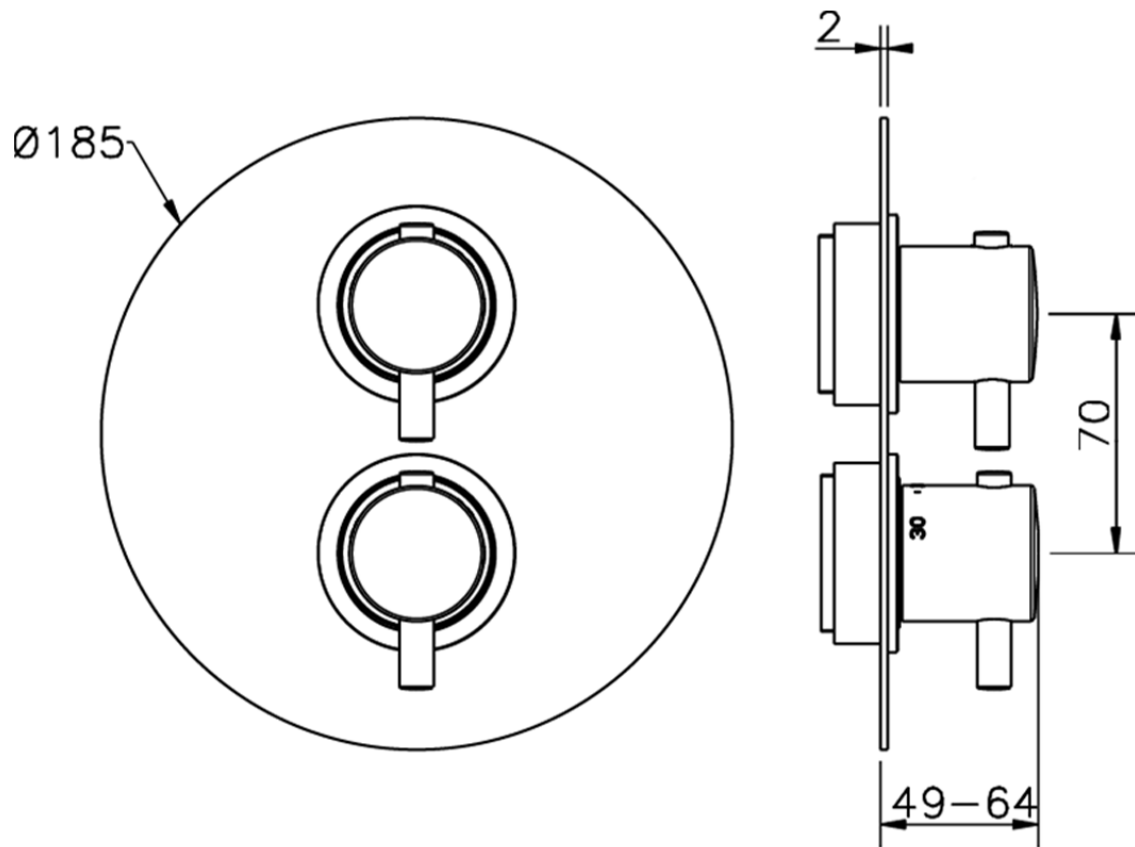

Exposed part for 1-outlet con.thermo.shower valve M32_MT007300

MT007300

<https://en.huberitalia.com/exposed-part-for-1-outlet-con-thermo-shower-valve-m32-mt007300>

Piastra/Plate/Plaque/Platte/Placa

2-3mm: XX 25-40 YY 76-91

10 mm: XX 16-31 YY 65-80

ZB007301

<https://en.huberitalia.com/1-outlet-concealed-thermostatic-shower-valve-concealed-zb007301>

2024-12-22