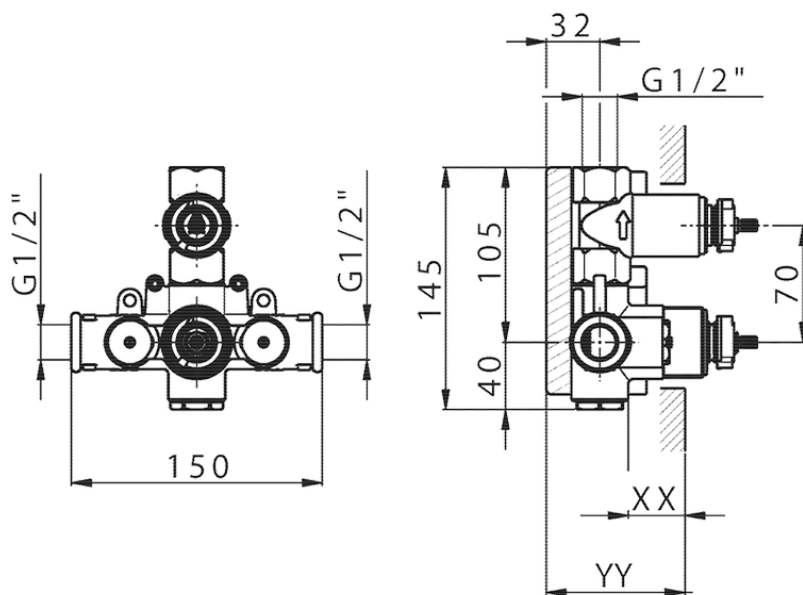

Exposed part for 1-outlet con.thermo.shower valve M32_MT007300

MT007300

<https://en.huberitalia.com/exposed-part-for-1-outlet-con-thermo-shower-valve-m32-mt007300>

Piastra/Plate/Plaque/Platte/Placa

2-3mm: XX 25-40 YY 76-91

10 mm: XX 16-31 YY 65-80

ZB007301

<https://en.huberitalia.com/1-outlet-concealed-thermostatic-shower-valve-concealed-zb007301>

2024-12-22