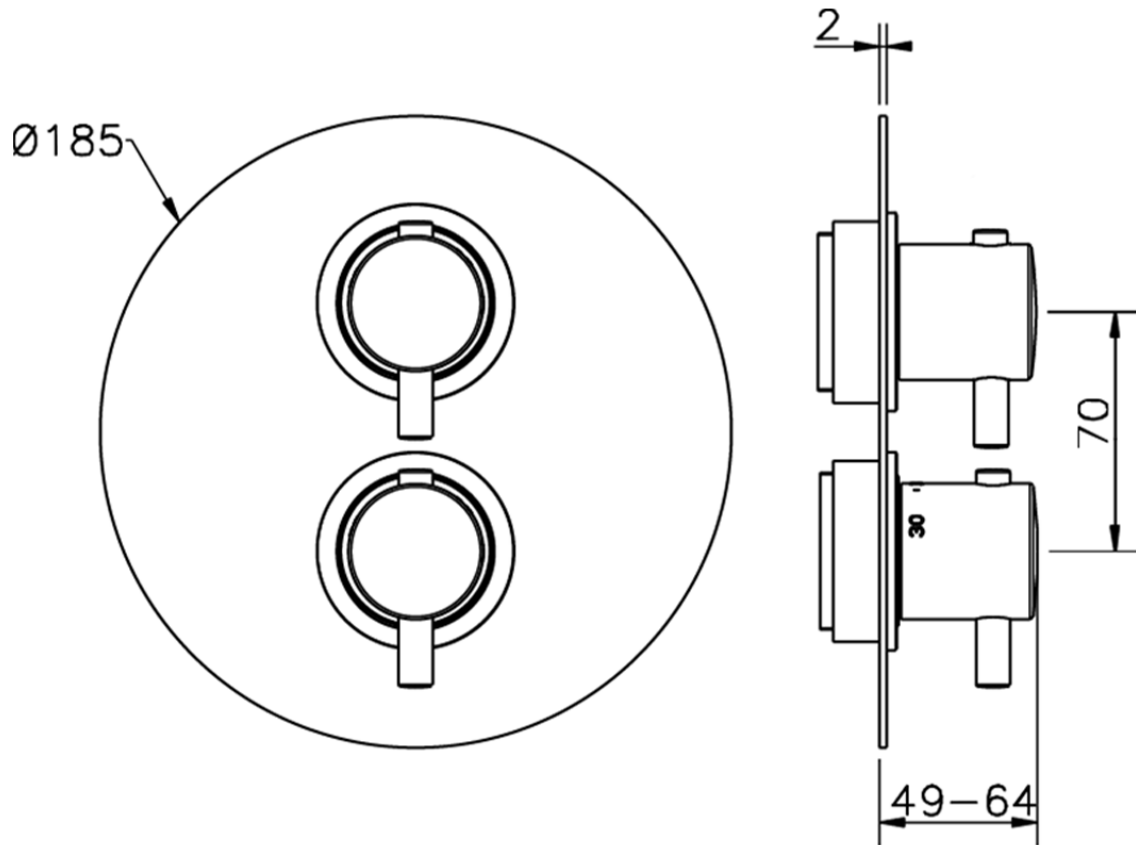

## Exposed part for 1-outlet con.thermo.shower valve M32\_MT007300

MT007300

<https://en.huberitalia.com/exposed-part-for-1-outlet-con-thermo-shower-valve-m32-mt007300>

## Piastra/Plate/Plaque/Platte/Placa

2-3mm: XX 25-40 YY 76-91

10 mm: XX 16-31 YY 65-80

ZB007301

<https://en.huberitalia.com/1-outlet-concealed-thermostatic-shower-valve-concealed-zb007301>

2024-12-22