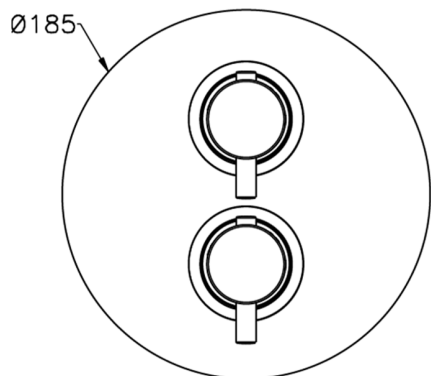

Exposed part for 1-outlet con.thermo.shower valve M32_MT007300

MODEL **MT007300**

Exposed part for 1-outlet thermostatic mixer, with stopvalve, without concealed part, for item ZB007301

AVAILABLE FINISHINGS

-  **21** 21 Chrome
-  **26** 26 Old Copper
-  **2F** 2W Brushed Gold
-  **2W** 2F Brushed Nickel
-  **40** 40 Matt Black
-  **4Q** 4Q Matt White

CHARACTERISTICS

Installation **Concealed**
 Required concealed parts **ZB007301**

1-outlet Concealed thermostatic shower valve, with stopvalve, without trim kit

AVAILABLE FINISHINGS

CHARACTERISTICS

Installation	Concealed
Cartridge Spare Parts	24.04A.PP
8x20 Plus P Thermostatic Valve	
Concealed	1

Piastra/Plate/Plaque/Platte/Placa

2-3mm: XX 25-40 YY 76-91

10 mm: XX 16-31 YY 65-80

Thermostatic

The Huber thermostatic is your personal water manager, helping you to handle, control and save water and energy.