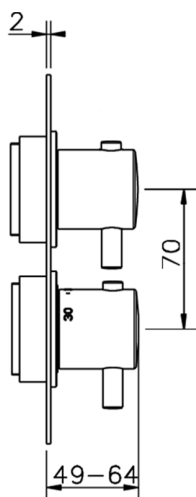

Exposed part for 1-outlet con.thermo.shower valve M32_MT007300

MODEL **MT007300**

Exposed part for 1-outlet thermostatic mixer, with stopvalve, without concealed part, for item ZB007301

AVAILABLE FINISHINGS

-  **21** 21 Chrome
-  **26** 26 Old Copper
-  **2F** 2W Brushed Gold
-  **2W** 2F Brushed Nickel
-  **40** 40 Matt Black
-  **4Q** 4Q Matt White

CHARACTERISTICS

Installation **Concealed**
 Required concealed parts **ZB007301**

1-outlet Concealed thermostatic shower valve, with stopvalve, without trim kit

AVAILABLE FINISHINGS

CHARACTERISTICS

Installation	Concealed
Cartridge Spare Parts	24.04A.PP
8x20 Plus P Thermostatic Valve	
Concealed	1

Piastra/Plate/Plaque/Platte/Placa

2-3mm: XX 25-40 YY 76-91

10 mm: XX 16-31 YY 65-80

Thermostatic

The Huber thermostatic is your personal water manager, helping you to handle, control and save water and energy.