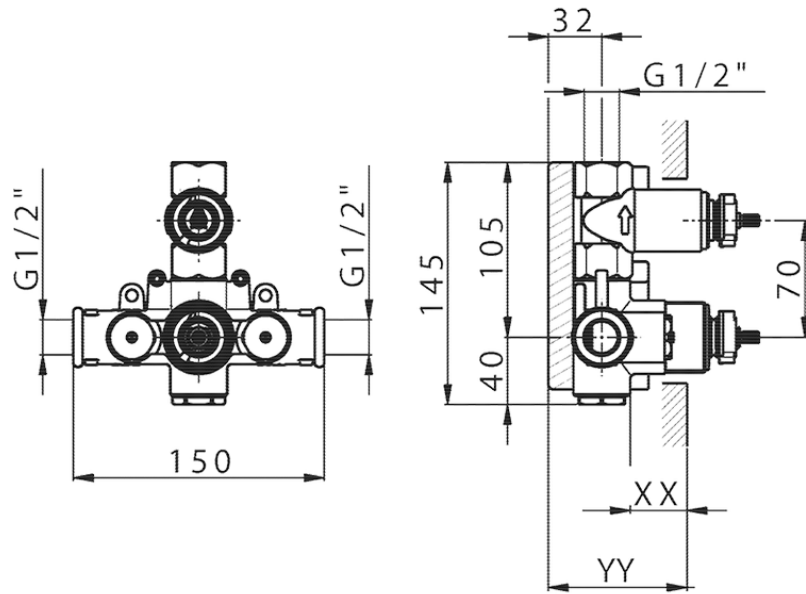

Exposed part for 1-outlet con.thermo.shower valve M32_MT007300

MT007300

<https://en.huberitalia.com/exposed-part-for-1-outlet-con-thermo-shower-valve-m32-mt007300>

Piastra/Plate/Plaque/Platte/Placa

2-3mm: XX 25-40 YY 76-91

10 mm: XX 16-31 YY 65-80

ZB007301

<https://en.huberitalia.com/1-outlet-concealed-thermostatic-shower-valve-concealed-zb007301>

2024-12-22