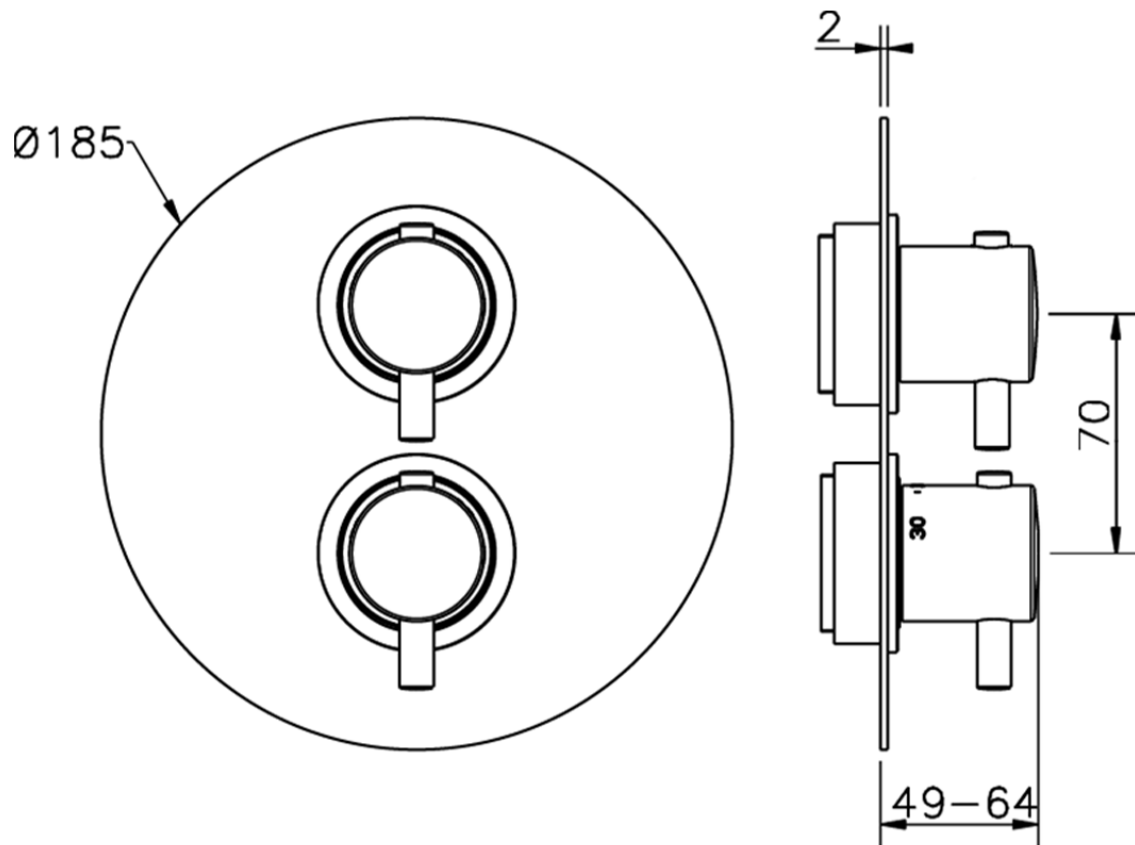

Exposed part for 1-outlet con.thermo.shower valve M32_MT007300

MT007300

<https://en.huberitalia.com/exposed-part-for-1-outlet-con-thermo-shower-valve-m32-mt007300>

Piastra/Plate/Plaque/Platte/Placa

2-3mm: XX 25-40 YY 76-91

10 mm: XX 16-31 YY 65-80

ZB007301

<https://en.huberitalia.com/1-outlet-concealed-thermostatic-shower-valve-concealed-zb007301>

2024-12-22