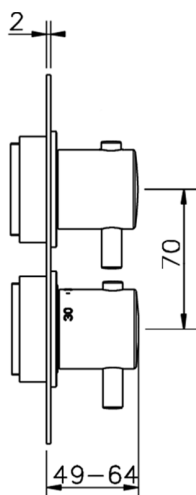

Exposed part for 1-outlet con.thermo.shower valve M32_MT007300

MODEL **MT007300**

Exposed part for 1-outlet thermostatic mixer, with stopvalve, without concealed part, for item ZB007301

AVAILABLE FINISHINGS

-  **21** 21 Chrome
-  **26** 26 Old Copper
-  **2F** 2W Brushed Gold
-  **2W** 2F Brushed Nickel
-  **40** 40 Matt Black
-  **4Q** 4Q Matt White

CHARACTERISTICS

Installation **Concealed**
 Required concealed parts **ZB007301**

1-outlet Concealed thermostatic shower valve, with stopvalve, without trim kit

AVAILABLE FINISHINGS

CHARACTERISTICS

Installation **Concealed**

Cartridge Spare Parts **24.04A.PP**

8x20 Plus P Thermostatic Valve

Concealed **1**

Piastra/Plate/Plaque/Platte/Placa

2-3mm: XX 25-40 YY 76-91

10 mm: XX 16-31 YY 65-80

Thermostatic

The Huber thermostatic is your personal water manager, helping you to handle, control and save water and energy.