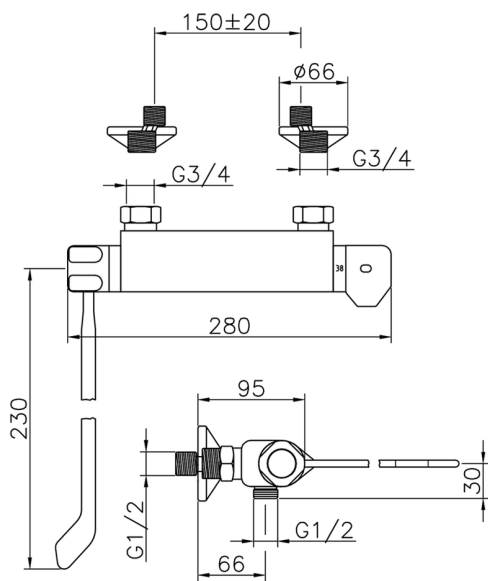

Thermostatic shower mixer **COMMUNITY_CLT01030**

MODEL **CLT01030**

Thermostatic shower mixer, without shower set, 1/2" M flexible connection, with long lever

AVAILABLE FINISHINGS

CHARACTERISTICS

Cartridge Spare Parts **24.04A.PP**

8x20 Plus P Thermostatic Valve

Thermostatic

The Huber thermostatic is your personal water manager, helping you to handle, control and save water and energy.

2026-05-02