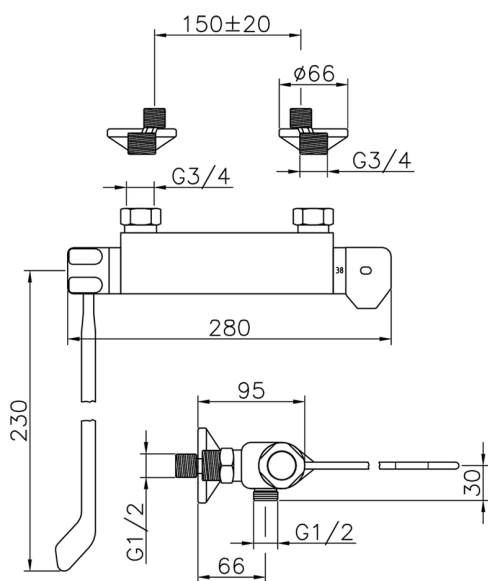

Thermostatic shower mixer COMMUNITY_CLT01030

MODEL **CLT01030**

Thermostatic shower mixer, without shower set, 1/2" M flexible connection, with long lever

AVAILABLE FINISHINGS

21 21 Chrome

CHARACTERISTICS

Cartridge Spare Parts **24.04A.PP**

8x20 Plus P Thermostatic Valve

Thermostatic

The Huber thermostatic is your personal water manager, helping you to handle, control and save water and energy.

2026-04-06