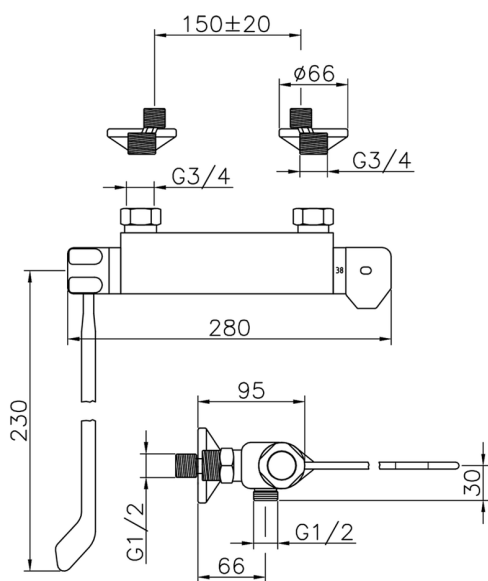

Thermostatic shower mixer **COMMUNITY_CLT01030**

MODEL **CLT01030**

Thermostatic shower mixer, without shower set, 1/2" M flexible connection, with long lever

AVAILABLE FINISHINGS

CHARACTERISTICS

Cartridge Spare Parts **24.04A.PP**

8x20 Plus P Thermostatic Valve

Thermostatic

The Huber thermostatic is your personal water manager, helping you to handle, control and save water and energy.

2026-06-15