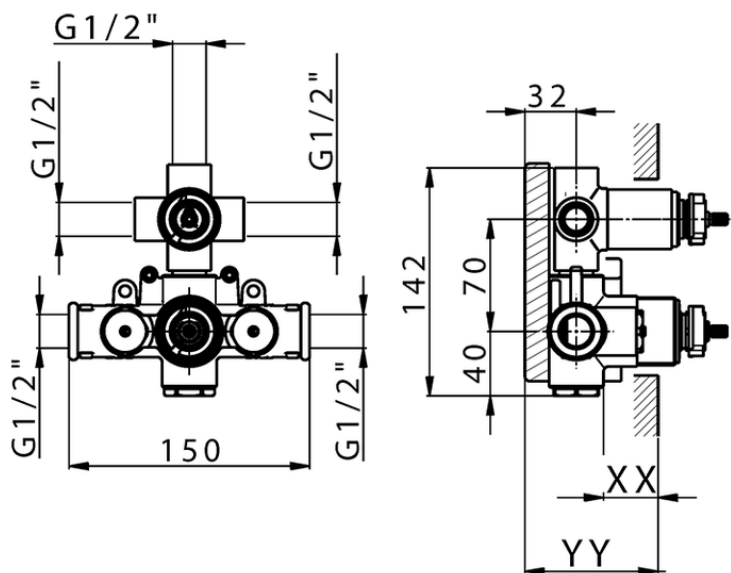

## 3-outlet Concealed thermostatic shower valve CONCEALED\_ZB018201

Piastra/Plate/Plaque/Platte/Placa

2-3mm: XX 25-40 YY 76-91

10 mm: XX 16-31 YY 65-80

ZB018201

<https://en.huberitalia.com/3-outlet-concealed-thermostatic-shower-valve-concealed-zb018201>