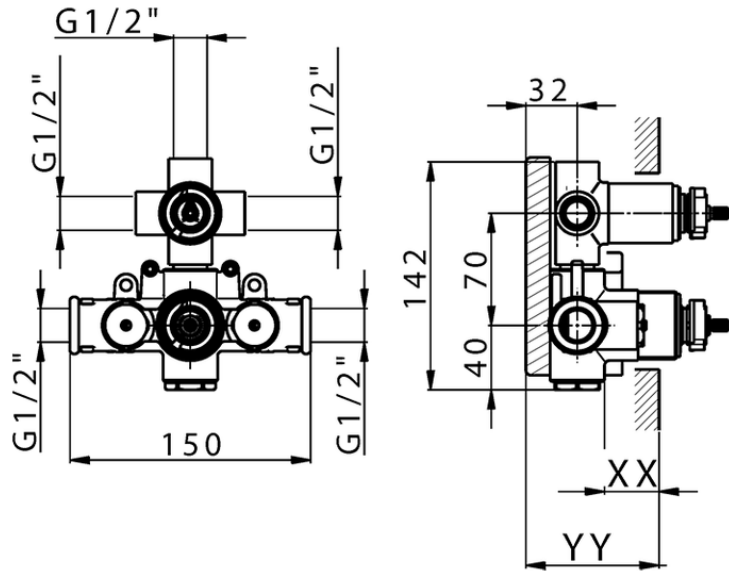

## 3-outlet Concealed thermostatic shower valve CONCEALED\_ZB018201

Piastra/Plate/Plaque/Platte/Placa

2-3mm: XX 25-40 YY 76-91

10 mm: XX 16-31 YY 65-80

ZB018201

<https://en.huberitalia.com/3-outlet-concealed-thermostatic-shower-valve-concealed-zb018201>