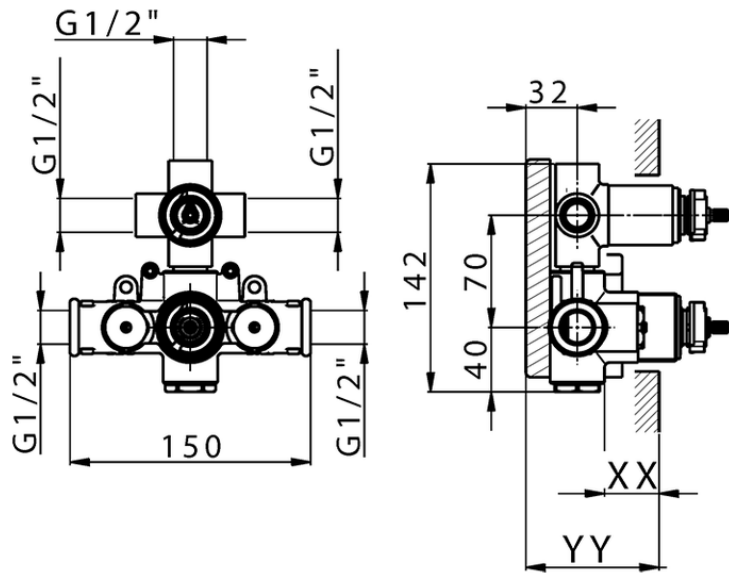

## 3-outlet Concealed thermostatic shower valve CONCEALED\_ZB018201

Piastra/Plate/Plaque/Platte/Placa

2-3mm: XX 25-40 YY 76-91

10 mm: XX 16-31 YY 65-80

ZB018201

<https://en.huberitalia.com/3-outlet-concealed-thermostatic-shower-valve-concealed-zb018201>