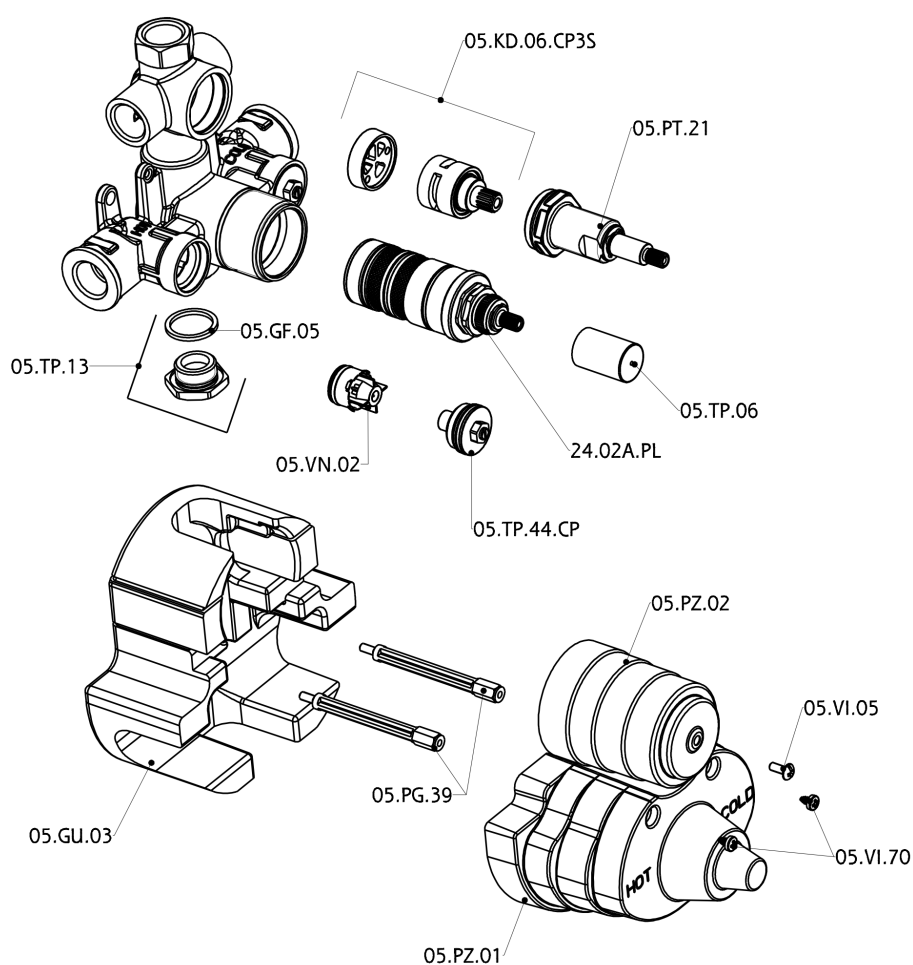

## 3-outlet Concealed thermostatic shower valve CONCEALED\_ZB018201

MODEL **ZB018201**

3-Outlet Concealed thermostatic mixer, with 3-outlet diverter, without trim kit

AVAILABLE FINISHINGS

CHARACTERISTICS

Installation	<b>Concealed</b>
Cartridge Spare Parts	<b>24.04A.PP</b>
<b>8x20 Plus P Thermostatic Valve</b>	
Concealed	<b>1</b>

Piastra/Plate/Plaque/Platte/Placa  
 2-3mm: XX 25-40 YY 76-91  
 10 mm: XX 16-31 YY 65-80

### DeviaStop

The Huber Devia Stop technology allows to adjust the water flow and to direct it to the selected output point (overhead soaker, hand shower, etc).

## 3-outlet Concealed thermostatic shower valve CONCEALED\_ZB018201

ZB018201

<https://en.huberitalia.com/3-outlet-concealed-thermostatic-shower-valve-concealed-zb018201>

2026-05-25