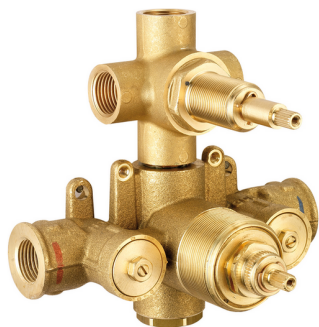

## 3-outlet Concealed thermostatic shower valve CONCEALED\_ZB018201

MODEL **ZB018201**

3-Outlet Concealed thermostatic mixer, with 3-outlet diverter, without trim kit

AVAILABLE FINISHINGS

CHARACTERISTICS

|                                       |                  |
|---------------------------------------|------------------|
| Installation                          | <b>Concealed</b> |
| Cartridge Spare Parts                 | <b>24.04A.PP</b> |
| <b>8x20 Plus P Thermostatic Valve</b> |                  |
| Concealed                             | <b>1</b>         |

Piastra/Plate/Plaque/Platte/Placa  
 2-3mm: XX 25-40 YY 76-91  
 10 mm: XX 16-31 YY 65-80

### DeviaStop

The Huber Devia Stop technology allows to adjust the water flow and to direct it to the selected output point (overhead soaker, hand shower, etc).