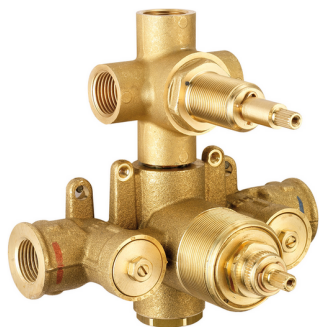

## 3-outlet Concealed thermostatic shower valve CONCEALED\_ZB018201

MODEL **ZB018201**

3-Outlet Concealed thermostatic mixer, with 3-outlet diverter, without trim kit

AVAILABLE FINISHINGS

CHARACTERISTICS

Installation	<b>Concealed</b>
Cartridge Spare Parts	<b>24.04A.PP</b>
<b>8x20 Plus P Thermostatic Valve</b>	
Concealed	<b>1</b>

Piastra/Plate/Plaque/Platte/Placa  
 2-3mm: XX 25-40 YY 76-91  
 10 mm: XX 16-31 YY 65-80

### DeviaStop

The Huber Devia Stop technology allows to adjust the water flow and to direct it to the selected output point (overhead soaker, hand shower, etc).