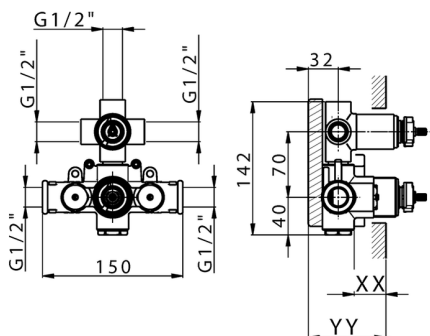

## 3-outlet Concealed thermostatic shower valve CONCEALED\_ZB018201

MODEL **ZB018201**

3-Outlet Concealed thermostatic mixer, with 3-outlet diverter, without trim kit

AVAILABLE FINISHINGS

**04** 04 Without finishing

CHARACTERISTICS

|                                       |                  |
|---------------------------------------|------------------|
| Installation                          | <b>Concealed</b> |
| Cartridge Spare Parts                 | <b>24.04A.PP</b> |
| <b>8x20 Plus P Thermostatic Valve</b> |                  |
| Concealed                             | <b>1</b>         |

Piastra/Plate/Plaque/Platte/Placa  
 2-3mm: XX 25-40 YY 76-91  
 10 mm: XX 16-31 YY 65-80