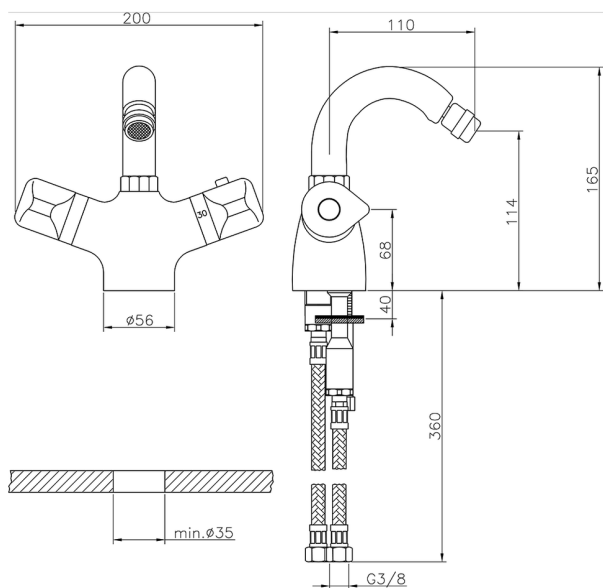

## Thermostatic bidet mixer THERMO\_CLT55010

MODEL **CLT55010**

Thermostatic bidet mixer, without pop-up waste, swivel spout, G.3/8 stainless steel flexible hose

AVAILABLE FINISHINGS

CHARACTERISTICS

Cartridge Spare Parts **24.04A.PP**

**8x20 Plus P Thermostatic Valve**