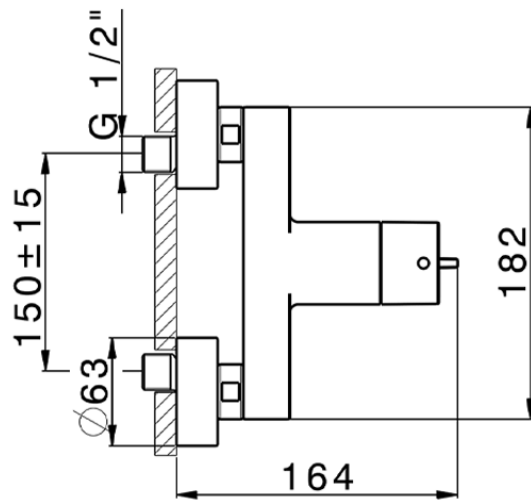

HTS Design Thermo Sequential Shower Mixer COMMUNITY_HDT01000

HDT01000

<https://en.huberitalia.com/hts-design-thermo-sequential-shower-mixer-community-hdt01000>

2026-06-13