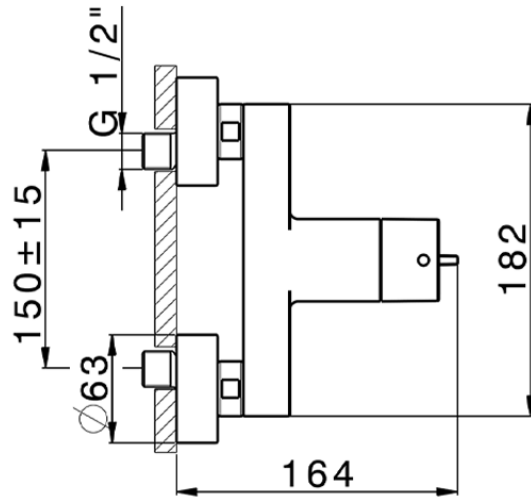

HTS Design Thermo Sequential Shower Mixer COMMUNITY_HDT01000

HDT01000

<https://en.huberitalia.com/hts-design-thermo-sequential-shower-mixer-community-hdt01000>

2026-04-05