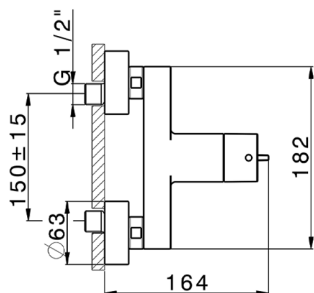

## HTS Design Thermo Sequential Shower Mixer COMMUNITY\_HDT01000

MODEL **HDT01000**

HTS Design Thermo Sequential Shower Mixer, without shower set, 1/2" M flexible connection

AVAILABLE FINISHINGS

CHARACTERISTICS

### Sequential

The Huber sequential thermostatic cartridge HTS is equipped with a new, patented system for integrated and simultaneous adjustment of water temperature and flow.