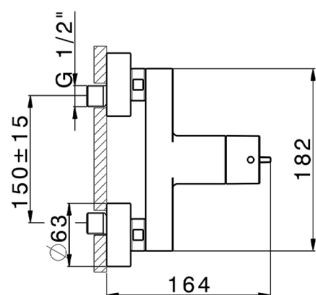

HTS Design Thermo Sequential Shower Mixer COMMUNITY_HDT01000

MODEL **HDT01000**

HTS Design Thermo Sequential Shower Mixer, without shower set, 1/2" M flexible connection

AVAILABLE FINISHINGS

21 21 Chrome

CHARACTERISTICS

Sequential

The Huber sequential thermostatic cartridge HTS is equipped with a new, patented system for integrated and simultaneous adjustment of water temperature and flow.

Thermostatic

The Huber thermostatic is your personal water manager, helping you to handle, control and save water and energy.