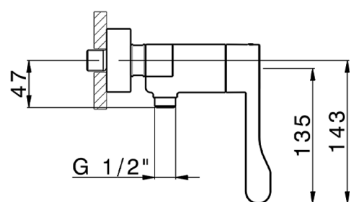

HTS Design Thermo Sequential Shower Mixer COMMUNITY_HDT01000

MODEL **HDT01000**

HTS Design Thermo Sequential Shower Mixer, without shower set, 1/2" M flexible connection

AVAILABLE FINISHINGS

21 21 Chrome

CHARACTERISTICS

Sequential

The Huber sequential thermostatic cartridge HTS is equipped with a new, patented system for integrated and simultaneous adjustment of water temperature and flow.

Thermostatic

The Huber thermostatic is your personal water manager, helping you to handle, control and save water and energy.