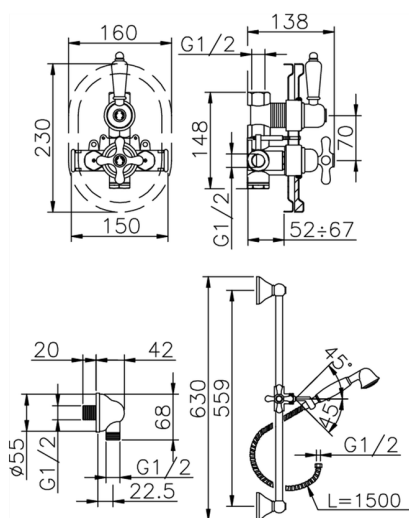

Concealed thermostatic shower mixer CROISETTE_910.CS01H.

MODEL **910.CS01H.**

Concealed thermostatic shower mixer, 1/2" Concealed Thermostatic Mixer, 1/2" outlet stopvalve, 56 cm bar with sliding bracket, classic D.53 mm brass one spray handshower, 1/2" wall elbow, 150 cm Brass flexible hose

AVAILABLE FINISHINGS

-  **AG** AG Antique Gold
-  **BA** BA Old Bronze
-  **CR** CR Chrome
-  **2W** 2W Brushed Gold

CHARACTERISTICS

Cartridge Spare Parts **24.04A.PP**

8x20 Plus P Thermostatic Valve

Installation **Concealed**