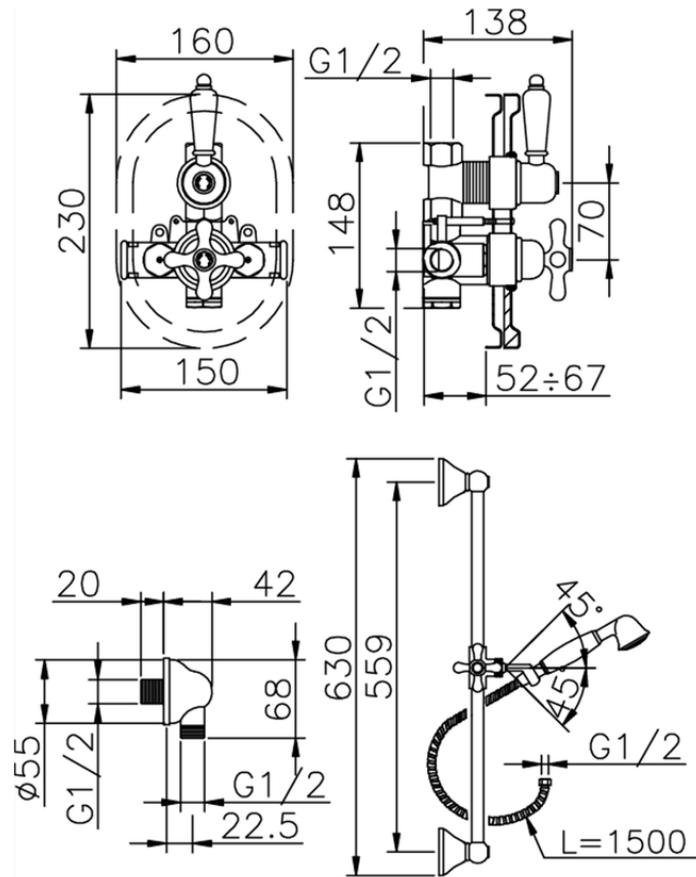

## Concealed thermostatic shower mixer CROISETTE\_910.CS01H.

910.CS01H.

<https://en.huberitalia.com/concealed-thermostatic-shower-mixer-croisette-910-cs01h>

2024-11-15