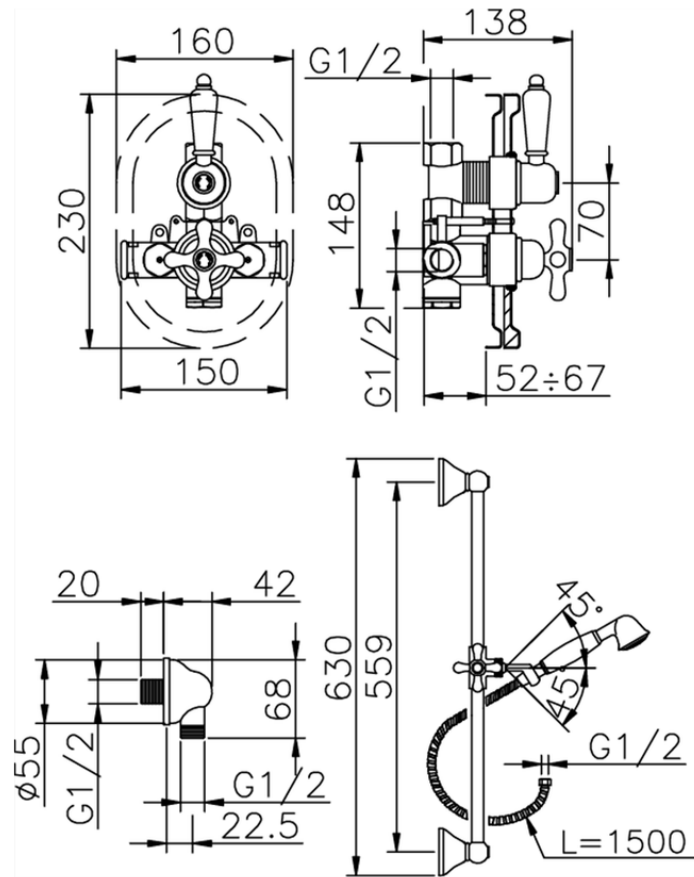

Concealed thermostatic shower mixer CROISETTE_910.CS01H.

910.CS01H.

<https://en.huberitalia.com/concealed-thermostatic-shower-mixer-croisette-910-cs01h>

2024-11-15