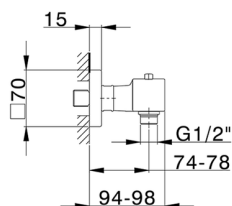

## Thermostatic shower mixer NUOVA EGO\_NET01010

MODEL **NET01010**

Thermostatic shower mixer, without shower set, 1/2" M flexible connection

### CHARACTERISTICS

Cartridge Spare Parts **22.04A.AR - ZZ97279004**

**Argo 2 (long filter) Thermostatic Valve**