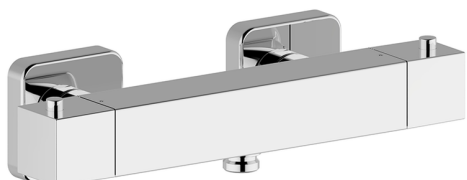

## Thermostatic shower mixer NUOVA EGO\_NET01010

MODEL **NET01010**

Thermostatic shower mixer, without shower set, 1/2" M flexible connection

### AVAILABLE FINISHINGS

-  **21** 21 Chrome
-  **2F** 2F Brushed Nickel
-  **40** 40 Matt Black
-  **4Q** 4Q Matt White

### CHARACTERISTICS

Cartridge Spare Parts **22.04A.AR - ZZ97279004**

**Argo 2 (long filter) Thermostatic Valve**

#### SafeTouch

The Huber SafeTouch system maintains the mixer body cool to the touch during operation.