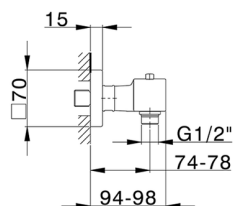

## Thermostatic shower mixer NUOVA EGO\_NET01010

MODEL **NET01010**

Thermostatic shower mixer, without shower set, 1/2" M flexible connection

### CHARACTERISTICS

Cartridge Spare Parts **22.04A.AR - ZZ97279004**

**Argo 2 (long filter) Thermostatic Valve**