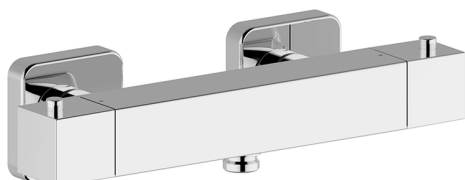

## Thermostatic shower mixer NUOVA EGO\_NET01010

MODEL **NET01010**

Thermostatic shower mixer, without shower set, 1/2" M flexible connection

### AVAILABLE FINISHINGS

-  **21** 21 Chrome
-  **2F** 2F Brushed Nickel
-  **40** 40 Matt Black
-  **4Q** 4Q Matt White

### CHARACTERISTICS

Cartridge Spare Parts **22.04A.AR - ZZ97279004**

**Argo 2 (long filter) Thermostatic Valve**

#### SafeTouch

The Huber SafeTouch system maintains the mixer body cool to the touch during operation.