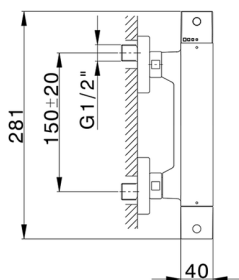

## Thermostatic shower mixer NUOVA EGO\_NET01010

MODEL **NET01010**

Thermostatic shower mixer, without shower set, 1/2" M flexible connection

### CHARACTERISTICS

Cartridge Spare Parts **22.04A.AR - ZZ97279004**

**Argo 2 (long filter) Thermostatic Valve**