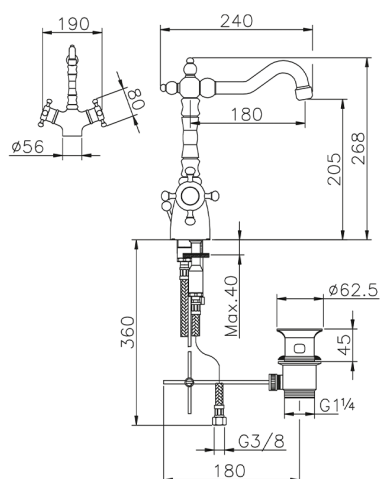

Thermostatic washbasin mixer VICTORIAN_VTT52010

MODEL **VTT52010**

Thermostatic washbasin mixer, with 1"1/4 automatic pop up waste, swivel Spout, G.3/8" Stainless Steel Flexible

AVAILABLE FINISHINGS

-  **21** 21 Chrome
-  **27** 27 Old Bronze
-  **2A** 2A Satin Brushed Nickel
-  **2G** 2G Antique Gold
-  **2W** 2W Brushed Gold

CHARACTERISTICS

Cartridge Spare Parts **24.04A.PP**
8x20 Plus P Thermostatic Valve

Thermostatic

The Huber thermostatic is your personal water manager, helping you to handle, control and save water and energy.

Thermostatic washbasin mixer VICTORIAN_VTT52010

VTT52010

<https://en.huberitalia.com/thermostatic-washbasin-mixer-victorian-vtt52010>

2024-12-22