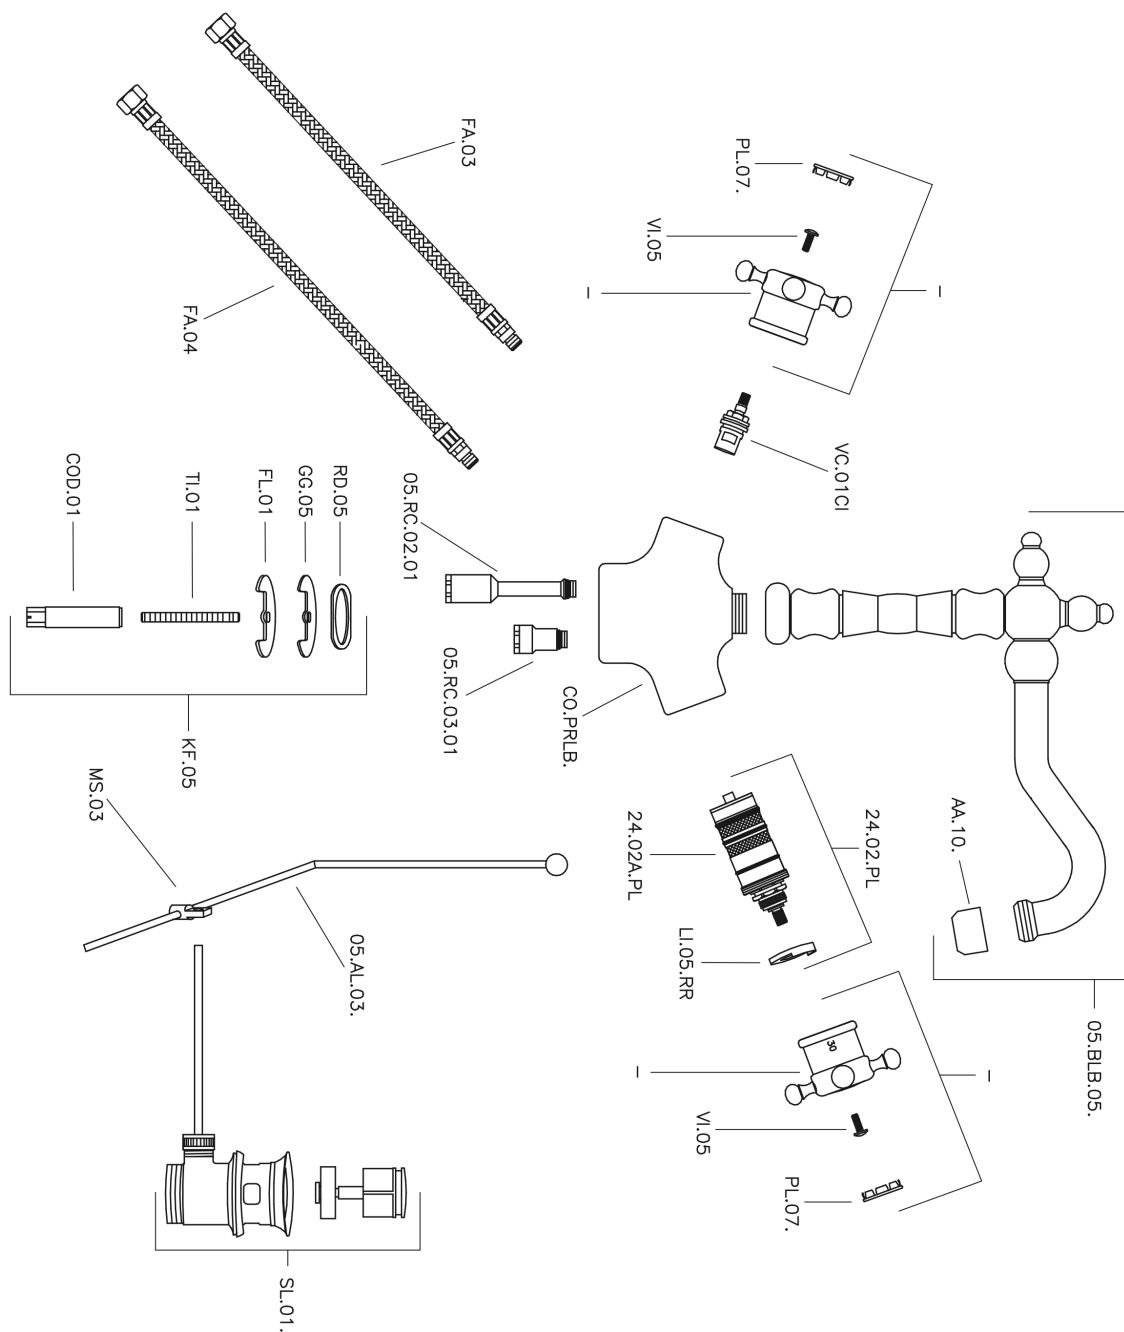

Thermostatic washbasin mixer VICTORIAN_VTT52010

MODEL **VTT52010**

Thermostatic washbasin mixer, with 1"1/4 automatic pop up waste, swivel Spout, G.3/8" Stainless Steel Flexible

AVAILABLE FINISHINGS

-  **21** 21 Chrome
-  **27** 27 Old Bronze
-  **2A** 2A Satin Brushed Nickel
-  **2G** 2G Antique Gold
-  **2W** 2W Brushed Gold

CHARACTERISTICS

Cartridge Spare Parts **24.04A.PP**
8x20 Plus P Thermostatic Valve

Thermostatic

The Huber thermostatic is your personal water manager, helping you to handle, control and save water and energy.

Thermostatic washbasin mixer VICTORIAN_VTT52010

VTT52010

<https://en.huberitalia.com/thermostatic-washbasin-mixer-victorian-vtt52010>

2024-12-22