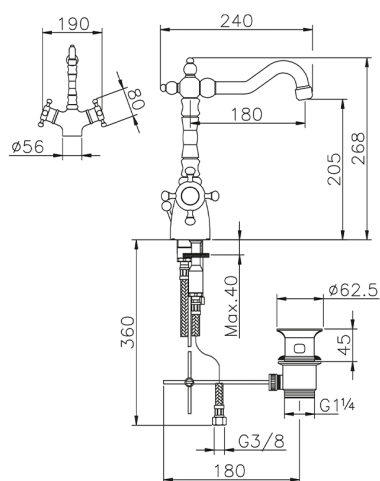

Thermostatic washbasin mixer VICTORIAN_VTT52010

MODEL **VTT52010**

Thermostatic washbasin mixer, with 1"1/4 automatic pop up waste, swivel Spout, G.3/8" Stainless Steel Flexible

AVAILABLE FINISHINGS

-  **21** 21 Chrome
-  **27** 27 Old Bronze
-  **2A** 2A Satin Brushed Nickel
-  **2G** 2G Antique Gold
-  **2W** 2W Brushed Gold

CHARACTERISTICS

Cartridge Spare Parts **24.04A.PP**
8x20 Plus P Thermostatic Valve

Thermostatic

The Huber thermostatic is your personal water manager, helping you to handle, control and save water and energy.

Thermostatic washbasin mixer VICTORIAN_VTT52010

VTT52010

<https://en.huberitalia.com/thermostatic-washbasin-mixer-victorian-vtt52010>

2024-12-22