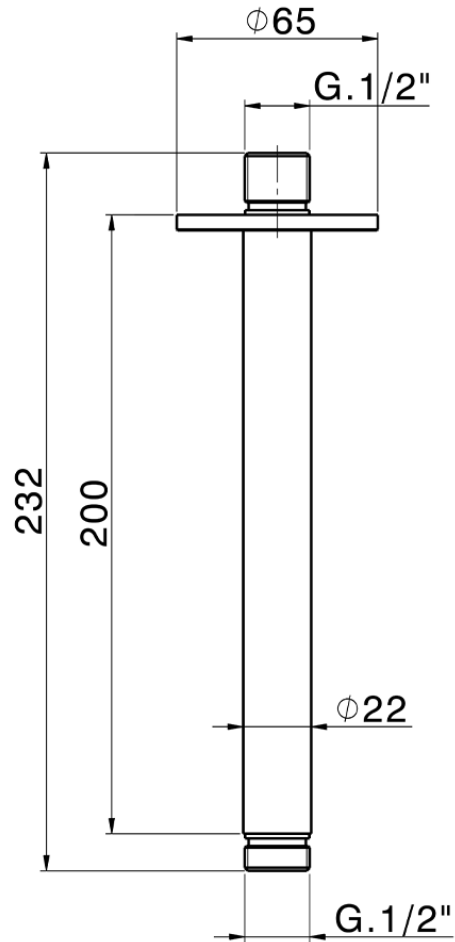

Ceiling shower arm LYNOX_SS013561

SS013561

<https://en.huberitalia.com/ceiling-shower-arm-lynnox-ss013561>

2026-06-29