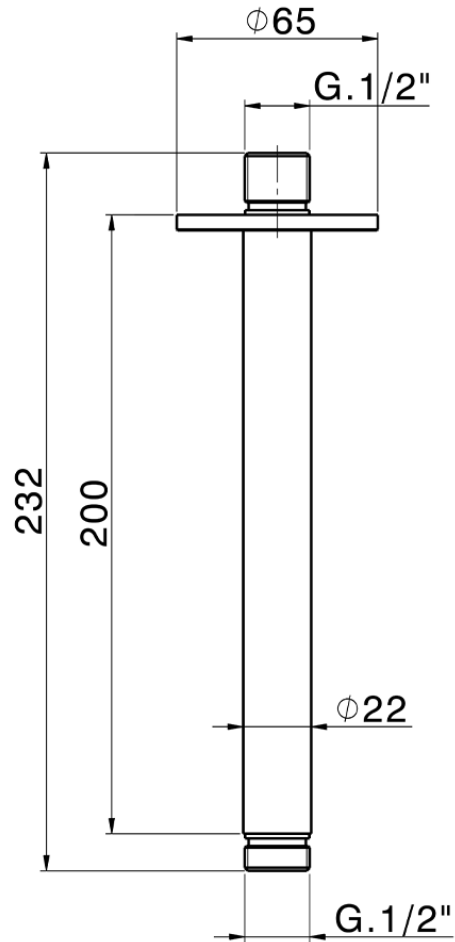

Ceiling shower arm LYNOX_SS013561

SS013561

<https://en.huberitalia.com/ceiling-shower-arm-lynnox-ss013561>

2026-04-06