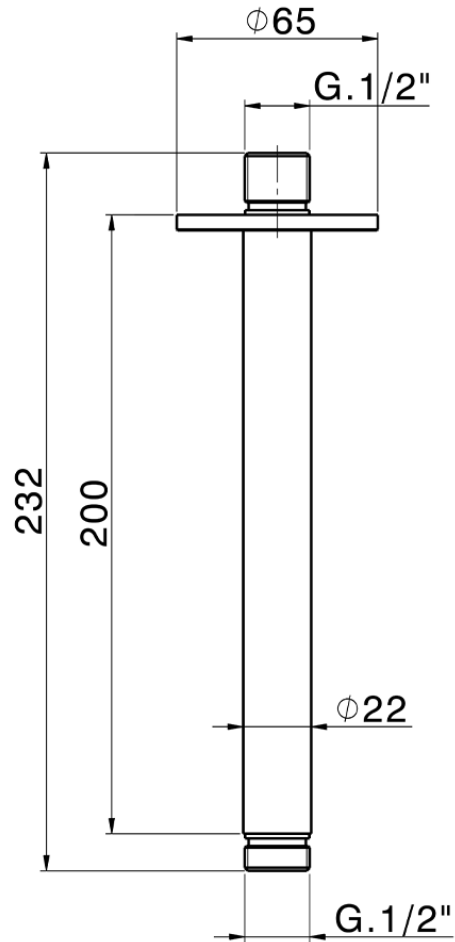

Ceiling shower arm LYNOX_SS013561

SS013561

<https://en.huberitalia.com/ceiling-shower-arm-lynnox-ss013561>

2026-04-08