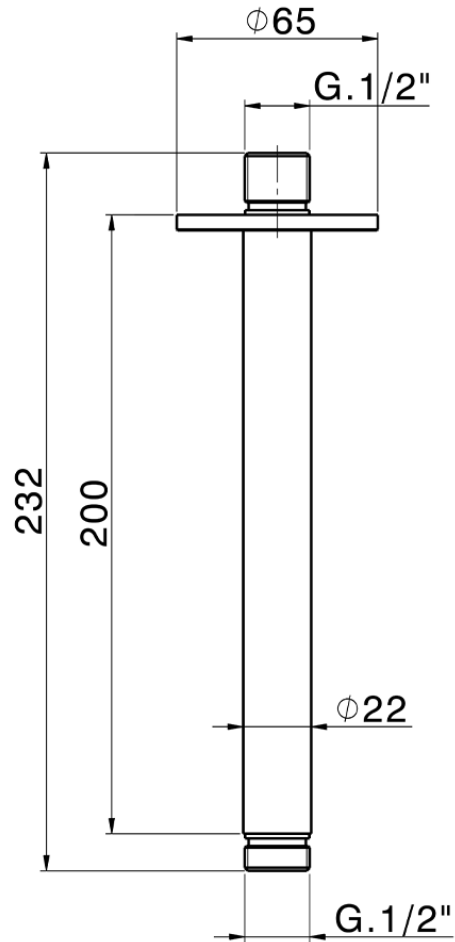

## Ceiling shower arm LYNOX\_SS013561

SS013561

<https://en.huberitalia.com/ceiling-shower-arm-lynnox-ss013561>

2026-06-08