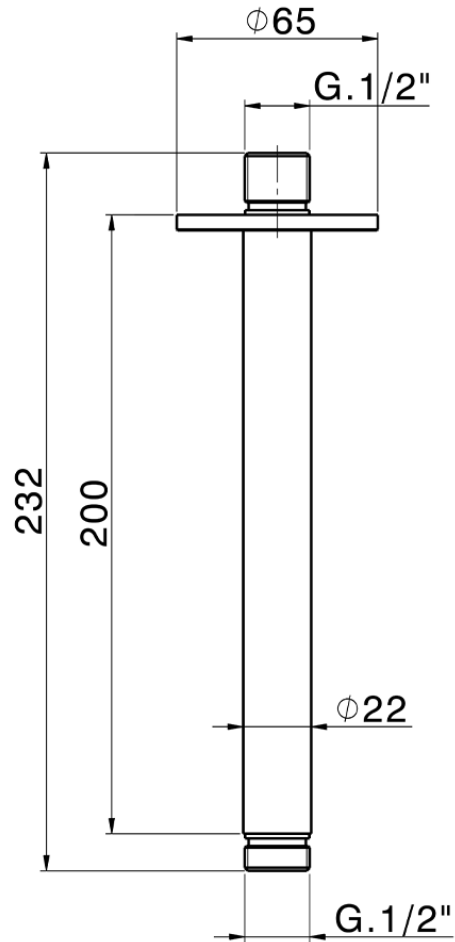

Ceiling shower arm LYNOX_SS013561

SS013561

<https://en.huberitalia.com/ceiling-shower-arm-lynnox-ss013561>

2026-04-28