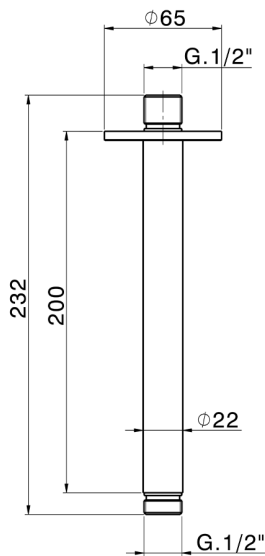

Ceiling shower arm LYNOX_SS013561

MODEL **SS013561**

Ceiling shower arm, 200 mm length, Inox AISI 316L

AVAILABLE FINISHINGS

D1 D1 Brushed Inox

CHARACTERISTICS

2026-05-19