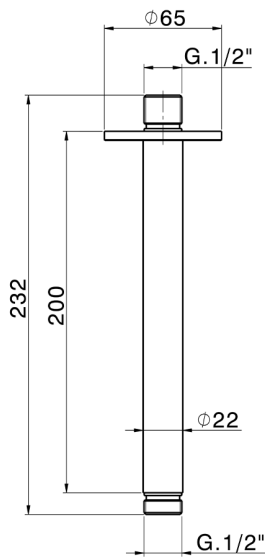

## Ceiling shower arm LYNOX\_SS013561

MODEL **SS013561**

Ceiling shower arm, 200 mm length, Inox AISI 316L

AVAILABLE FINISHINGS

**D1** D1 Brushed Inox

CHARACTERISTICS

2026-04-28