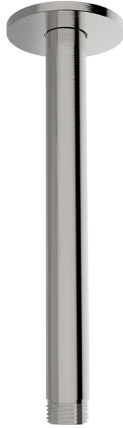

Ceiling shower arm LYNOX_SS013561

MODEL **SS013561**

Ceiling shower arm, 200 mm length, Inox AISI 316L

AVAILABLE FINISHINGS

D1 D1 Brushed Inox

CHARACTERISTICS

2026-05-19