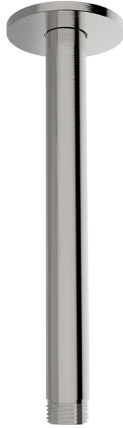

## Ceiling shower arm LYNOX\_SS013561

MODEL **SS013561**

Ceiling shower arm, 200 mm length, Inox AISI 316L

AVAILABLE FINISHINGS

**D1** D1 Brushed Inox

CHARACTERISTICS

2026-06-08