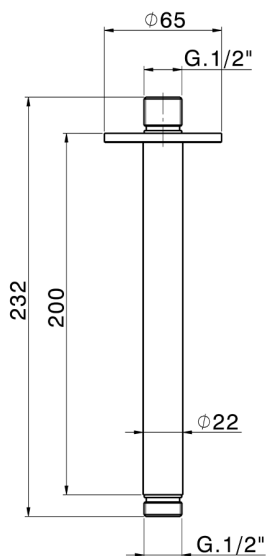

Ceiling shower arm LYNOX_SS013561

MODEL **SS013561**

Ceiling shower arm, 200 mm length, Inox AISI 316L

AVAILABLE FINISHINGS

D1 D1 Brushed Inox

CHARACTERISTICS

2026-06-29