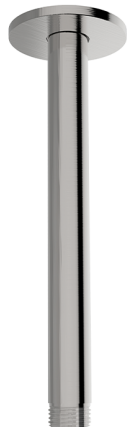

Ceiling shower arm LYNOX_SS013561

MODEL **SS013561**

Ceiling shower arm, 200 mm length, Inox AISI 316L

AVAILABLE FINISHINGS

D1 D1 Brushed Inox

CHARACTERISTICS

2026-06-29