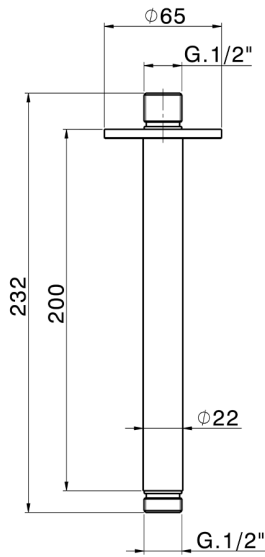

## Ceiling shower arm LYNOX\_SS013561

MODEL **SS013561**

Ceiling shower arm, 200 mm length, Inox AISI 316L

AVAILABLE FINISHINGS

**D1** D1 Brushed Inox

CHARACTERISTICS

2026-06-08