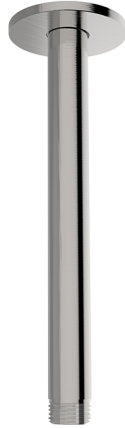

## Ceiling shower arm LYNOX\_SS013561

MODEL **SS013561**

Ceiling shower arm, 200 mm length, Inox AISI 316L

AVAILABLE FINISHINGS

**D1** D1 Brushed Inox

CHARACTERISTICS

2026-04-28