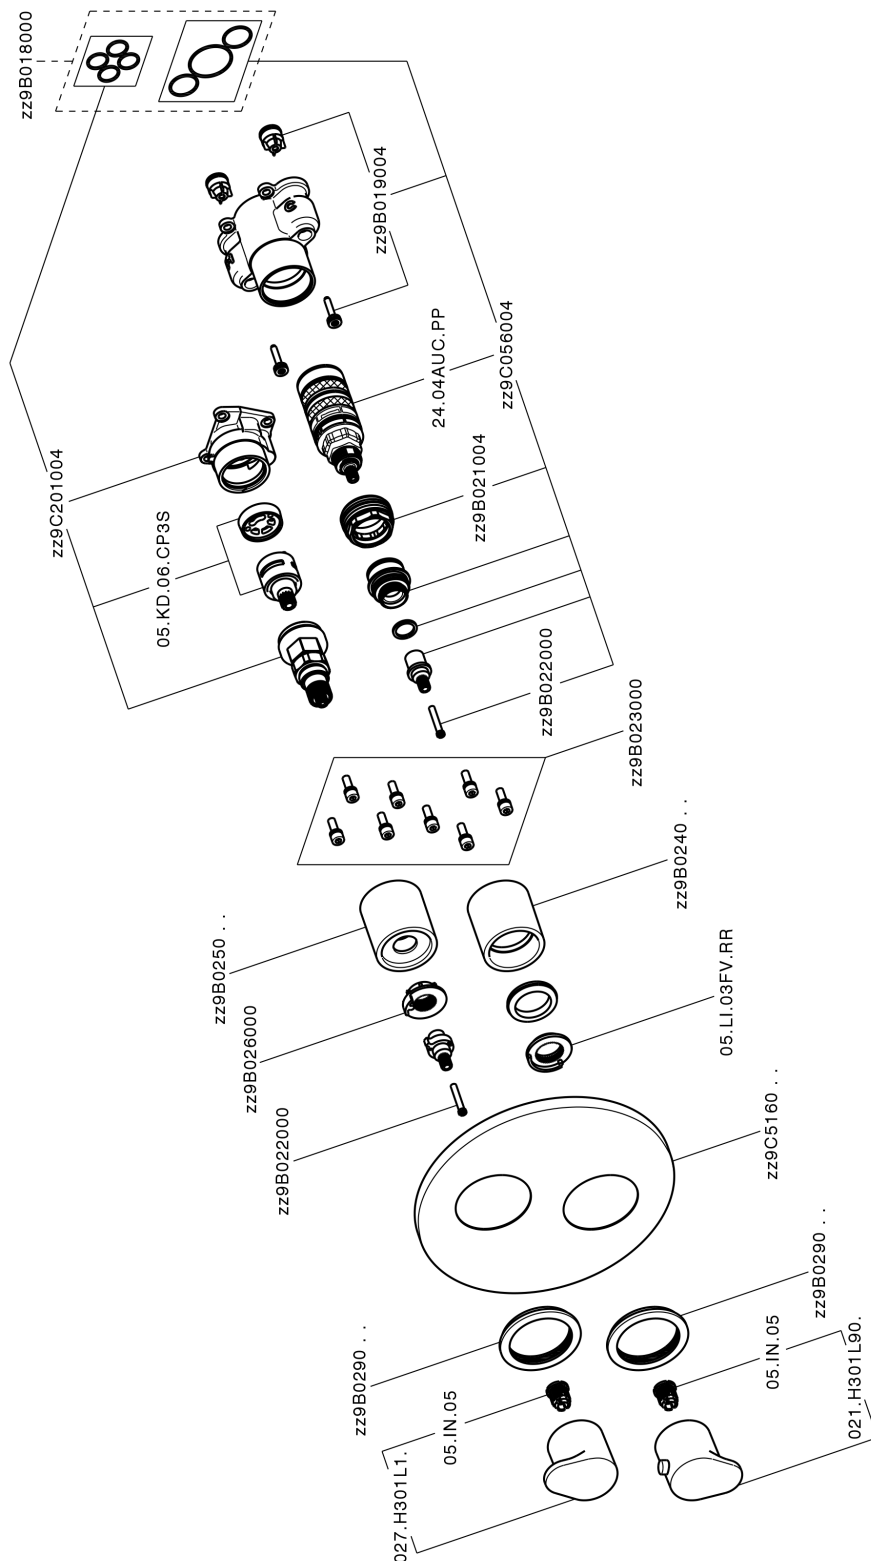

Exposed part for Thermostatic One Box Valve ONE BOX_H30BT030

MODEL **H30BT030**

Exposed part for Thermostatic One Box Valve, with 1-2-3 outlet devia stop, Minimum depth of installation: 67 mm, without concealed part, for items ZB00B030-ZB00B031

AVAILABLE FINISHINGS

-  **21** 21 Chrome
-  **2F** 2F Brushed Nickel
-  **40** 40 Matt Black

CHARACTERISTICS

Cartridge Spare Parts **24.04A.PP**
8x20 Plus P Thermostatic Valve
 Installation **Concealed**
 Required concealed parts **ZB00B031**
ZB00B030

DeviaStop

The Huber Devia Stop technology allows to adjust the water flow and to direct it to the selected output point (overhead soaker, hand shower, etc).

Thermostatic

The Huber thermostatic is your personal water manager, helping you to handle, control and save water and energy.

Exposed part for Thermostatic One Box Valve ONE BOX_H30BT030

H30BT030

<https://en.huberitalia.com/exposed-part-for-thermostatic-one-box-valve-one-box-h30bt030>

One Box Universal Concealed Part ONE BOX_ZB00B031