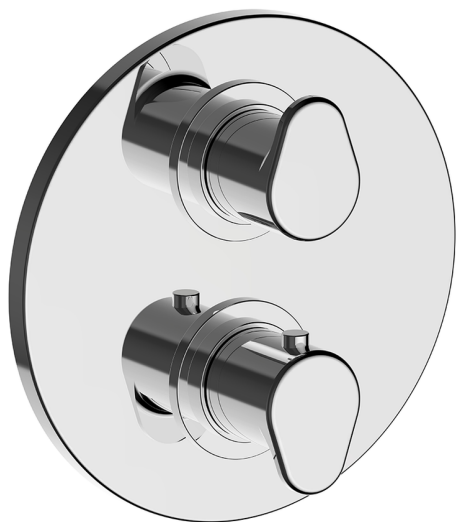

Exposed part for Thermostatic One Box Valve ONE BOX_H30BT030

MODEL **H30BT030**

Exposed part for Thermostatic One Box Valve, with 1-2-3 outlet devia stop, Minimum depth of installation: 67 mm, without concealed part, for items ZB00B030-ZB00B031

AVAILABLE FINISHINGS

-  **21** 21 Chrome
-  **2F** 2F Brushed Nickel
-  **40** 40 Matt Black

CHARACTERISTICS

Cartridge Spare Parts **24.04A.PP**
8x20 Plus P Thermostatic Valve
 Installation **Concealed**
 Required concealed parts **ZB00B031**
ZB00B030

DeviaStop

The Huber Devia Stop technology allows to adjust the water flow and to direct it to the selected output point (overhead soaker, hand shower, etc).

Thermostatic

The Huber thermostatic is your personal water manager, helping you to handle, control and save water and energy.

Exposed part for Thermostatic One Box Valve ONE BOX_H30BT030

H30BT030

<https://en.huberitalia.com/exposed-part-for-thermostatic-one-box-valve-one-box-h30bt030>

One Box Universal Concealed Part ONE BOX_ZB00B031