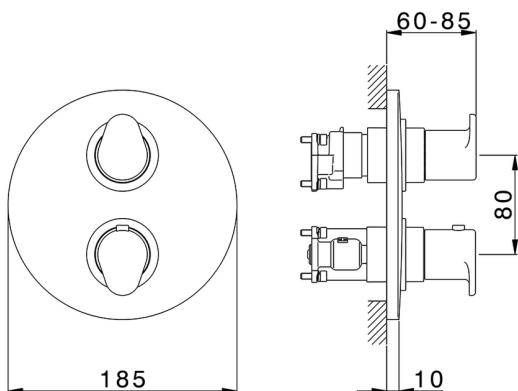

Exposed part for Thermostatic One Box Valve ONE BOX_H30BT030

MODEL **H30BT030**

Exposed part for Thermostatic One Box Valve, with 1-2-3 outlet devia stop, Minimum depth of installation: 67 mm, without concealed part, for items ZB00B030-ZB00B031

AVAILABLE FINISHINGS

-  **21** 21 Chrome
-  **2F** 2F Brushed Nickel
-  **40** 40 Matt Black

CHARACTERISTICS

Cartridge Spare Parts **24.04A.PP**
8x20 Plus P Thermostatic Valve
 Installation **Concealed**
 Required concealed parts **ZB00B031**
ZB00B030