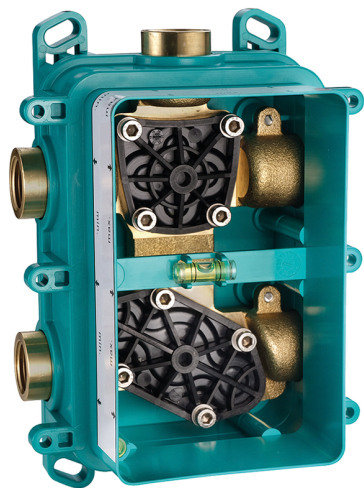

Exposed part for Thermostatic One Box Valve ONE BOX_H30BT030

MODEL **H30BT030**

Exposed part for Thermostatic One Box Valve, with 1-2-3 outlet devia stop, Minimum depth of installation: 67 mm, without concealed part, for items ZB00B030-ZB00B031

AVAILABLE FINISHINGS

-  **21** 21 Chrome
-  **2F** 2F Brushed Nickel
-  **40** 40 Matt Black

CHARACTERISTICS

Cartridge Spare Parts **24.04A.PP**
8x20 Plus P Thermostatic Valve
 Installation **Concealed**
 Required concealed parts **ZB00B031**
ZB00B030

Thermostatic

The Huber thermostatic is your personal water manager, helping you to handle, control and save water and energy.

One Box Universal Concealed Part ONE BOX_ZB00B030

MODEL **ZB00B030**

One Box Universal Concealed Part, for 1 or 2 or 3 outlet thermostatic or single lever, without trim kit, without noise reducers, with sealing gasket

AVAILABLE FINISHINGS

 **04** 04 Without finishing

CHARACTERISTICS

Concealed **1**
Installation **Concealed**

Thermostatic

The Huber thermostatic is your personal water manager, helping you to handle, control and save water and energy.