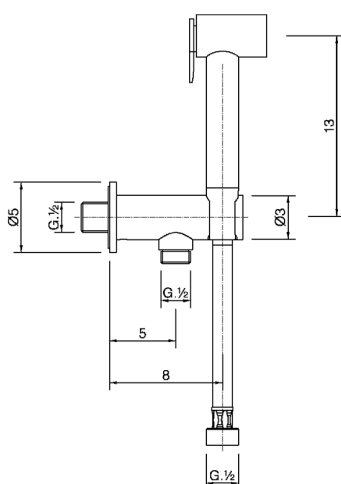

Toilet-jet handshower set HYGENIC SHOWERS_H3007910

MODEL **H3007910**

Toilet-jet handshower set, wall mounted with safety valve, Toilet-jet handshower, PVC 120 cm flexible hose

AVAILABLE FINISHINGS

-  **21** 21 Chrome
-  **24** 24 Gold
-  **2F** 2F Brushed Nickel
-  **40** 40 Matt Black