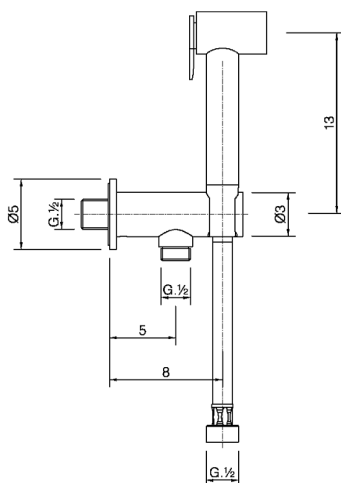

Toilet-jet handshower set HYGENIC SHOWERS_H3007910

MODEL **H3007910**

Toilet-jet handshower set, wall mounted with safety valve, Toilet-jet handshower, PVC 120 cm flexible hose

AVAILABLE FINISHINGS

- **21** 21 Chrome
- **24** 24 Gold
- **2F** 2F Brushed Nickel
- **40** 40 Matt Black

CHARACTERISTICS

Toilet-jet handshower

Toilet-jet Handshower

Multi-jets hygienic hand shower, for personal hygiene care.

2024-11-15