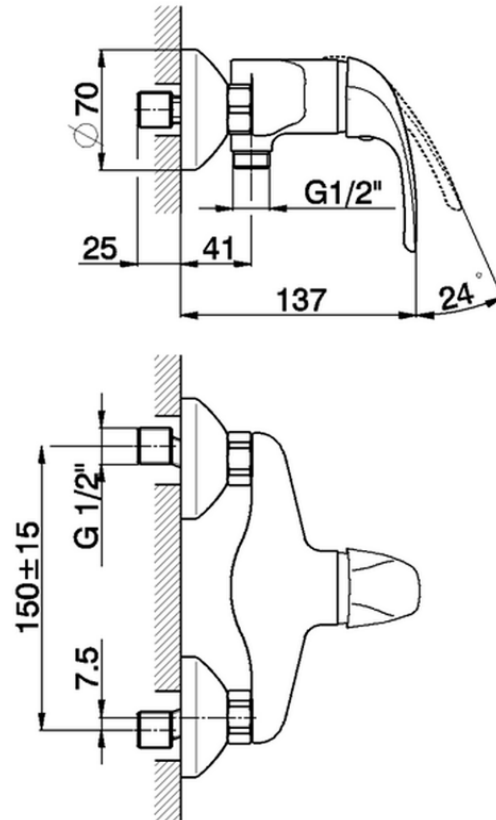

Single lever shower mixer NORMA\_NM000440

NM000440

<https://en.huberitalia.com/single-lever-shower-mixer-norma-nm000440>

2026-06-13