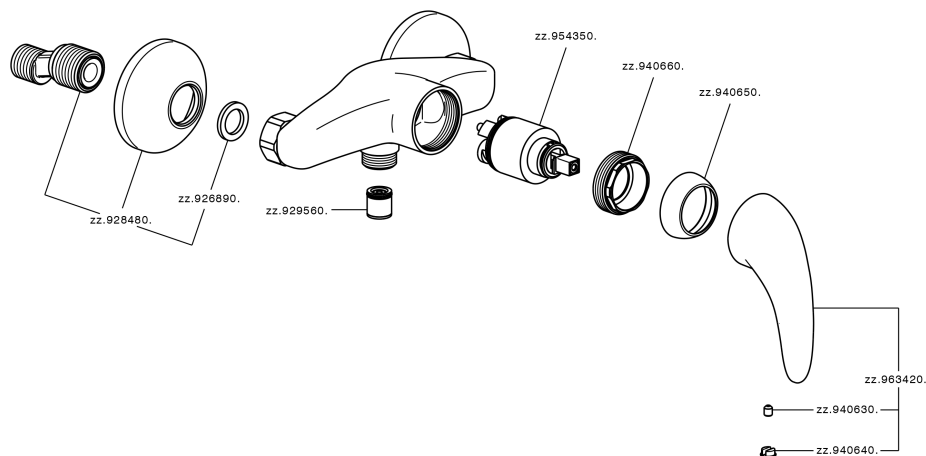

Single lever shower mixer NORMA_NM000440

NM000440

<https://en.huberitalia.com/single-lever-shower-mixer-norma-nm000440>

2026-06-06