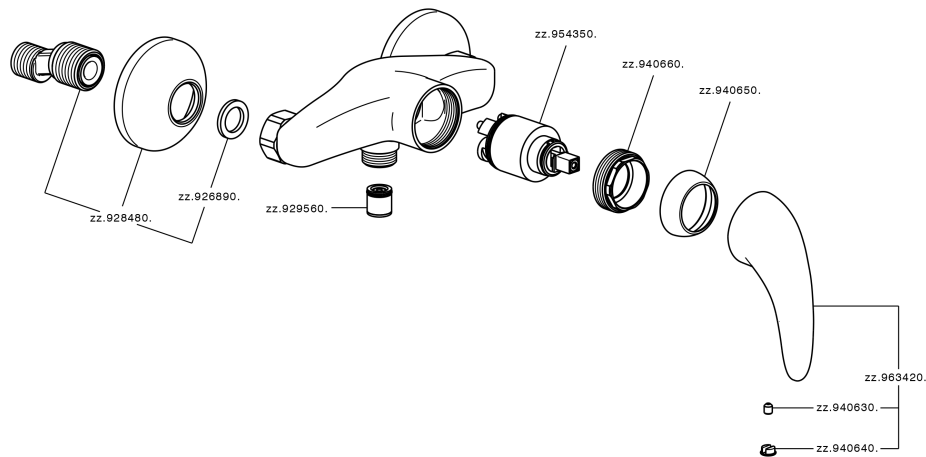

## Single lever shower mixer NORMA\_NM000440

NM000440

<https://en.huberitalia.com/single-lever-shower-mixer-norma-nm000440>

2026-05-16