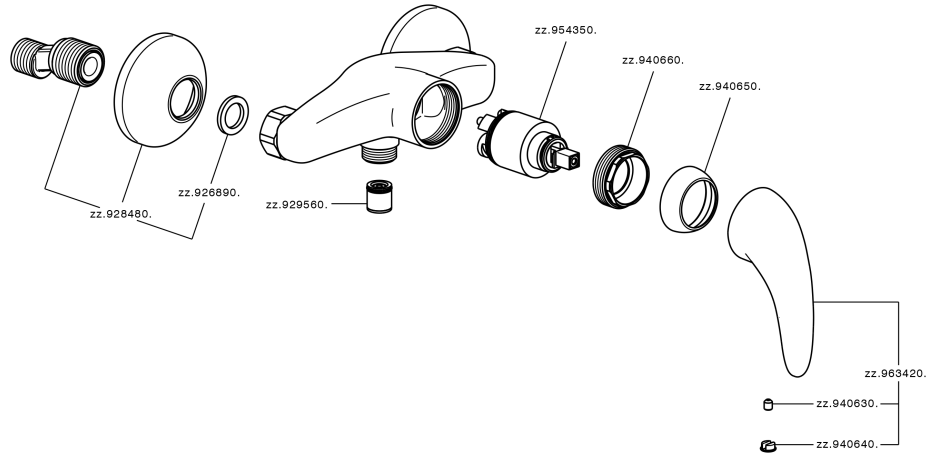

## Single lever shower mixer NORMA\_NM000440

NM000440

<https://en.huberitalia.com/single-lever-shower-mixer-norma-nm000440>

2026-04-06