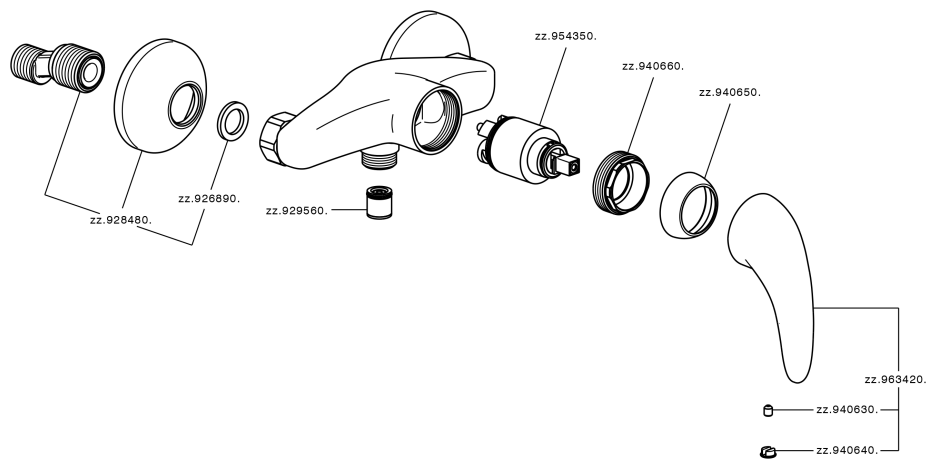

Single lever shower mixer NORMA_NM000440

MODEL **NM000440**

Single lever shower mixer, without shower set, 1/2" M Flexible Connection

AVAILABLE FINISHINGS

21 21 Chrome

CHARACTERISTICS

Cartridge Spare Parts **ZZ94034000**

35 mm Cartridge

Single lever shower mixer NORMA_NM000440

NM000440

<https://en.huberitalia.com/single-lever-shower-mixer-norma-nm000440>

2026-06-06