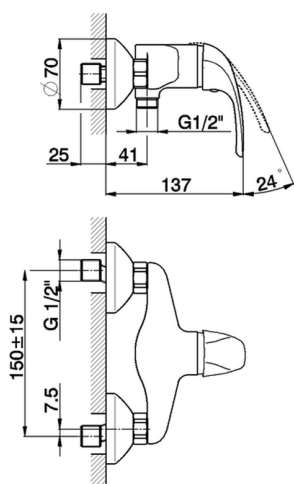

## Single lever shower mixer NORMA\_NM000440

MODEL **NM000440**

Single lever shower mixer, without shower set, 1/2" M Flexible Connection

AVAILABLE FINISHINGS

CHARACTERISTICS

Cartridge Spare Parts **ZZ94034000**

**35 mm Cartridge**