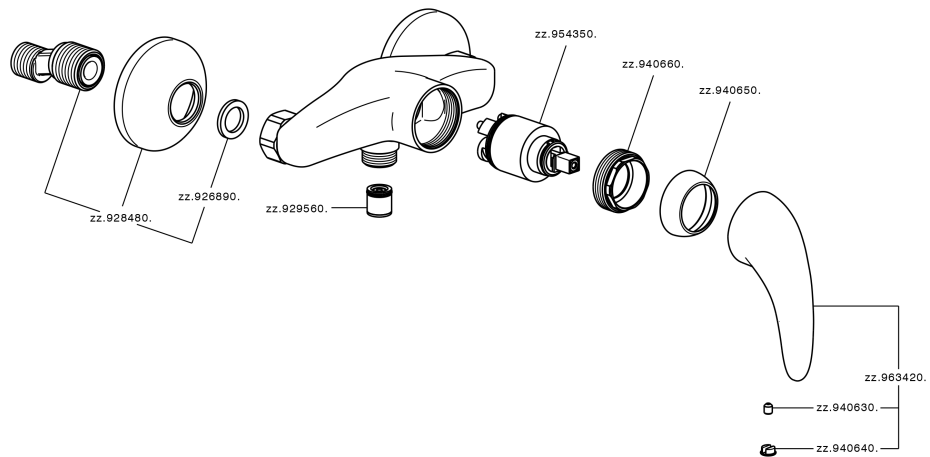

Single lever shower mixer NORMA_NM000440

MODEL **NM000440**

Single lever shower mixer, without shower set, 1/2" M Flexible Connection

AVAILABLE FINISHINGS

CHARACTERISTICS

Cartridge Spare Parts **ZZ94034000**

35 mm Cartridge

Single lever shower mixer NORMA_NM000440

NM000440

<https://en.huberitalia.com/single-lever-shower-mixer-norma-nm000440>

2026-06-10