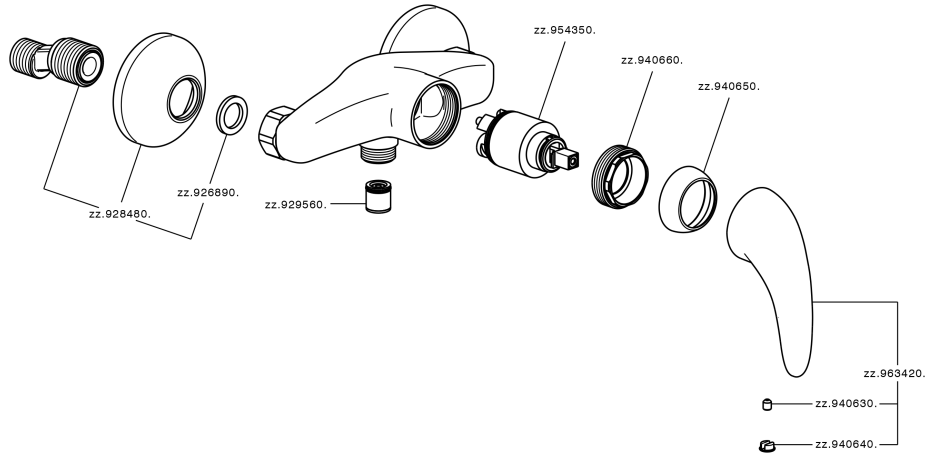

## Single lever shower mixer NORMA\_NM000440

MODEL **NM000440**

Single lever shower mixer, without shower set, 1/2" M Flexible Connection

AVAILABLE FINISHINGS

CHARACTERISTICS

Cartridge Spare Parts **ZZ94034000**

**35 mm Cartridge**

## Single lever shower mixer NORMA\_NM000440

NM000440

<https://en.huberitalia.com/single-lever-shower-mixer-norma-nm000440>

2026-04-05