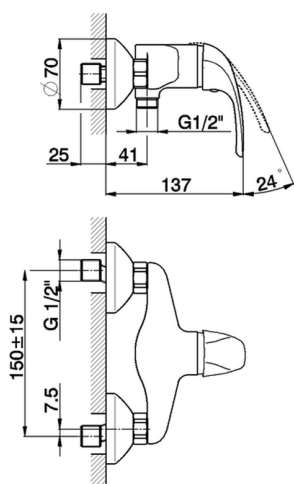

Single lever shower mixer NORMA_NM000440

MODEL **NM000440**

Single lever shower mixer, without shower set, 1/2" M Flexible Connection

AVAILABLE FINISHINGS

CHARACTERISTICS

Cartridge Spare Parts **ZZ94034000**

35 mm Cartridge

Single lever shower mixer NORMA_NM000440

NM000440

<https://en.huberitalia.com/single-lever-shower-mixer-norma-nm000440>

2026-06-10