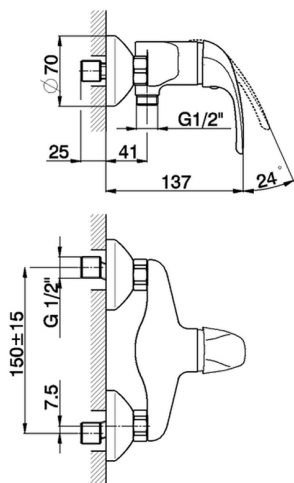

Single lever shower mixer NORMA_NM000440

MODEL **NM000440**

Single lever shower mixer, without shower set, 1/2" M Flexible Connection

AVAILABLE FINISHINGS

21 21 Chrome

CHARACTERISTICS

Cartridge Spare Parts **ZZ94034000**

35 mm Cartridge

Single lever shower mixer NORMA_NM000440

NM000440

<https://en.huberitalia.com/single-lever-shower-mixer-norma-nm000440>

2026-06-06