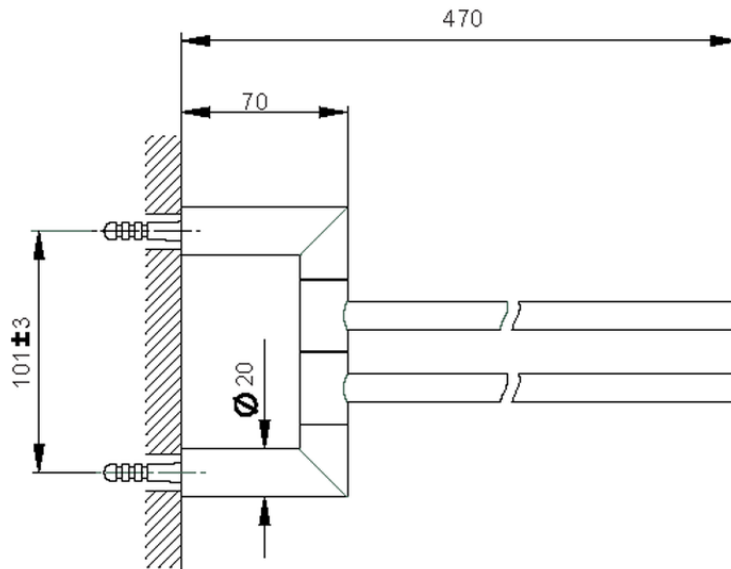

Double towel holder BATHROOM ACCESSORIES_SI090210

SI090210

<https://en.huberitalia.com/double-towel-holder-bathroom-accessories-si090210>

2026-06-13