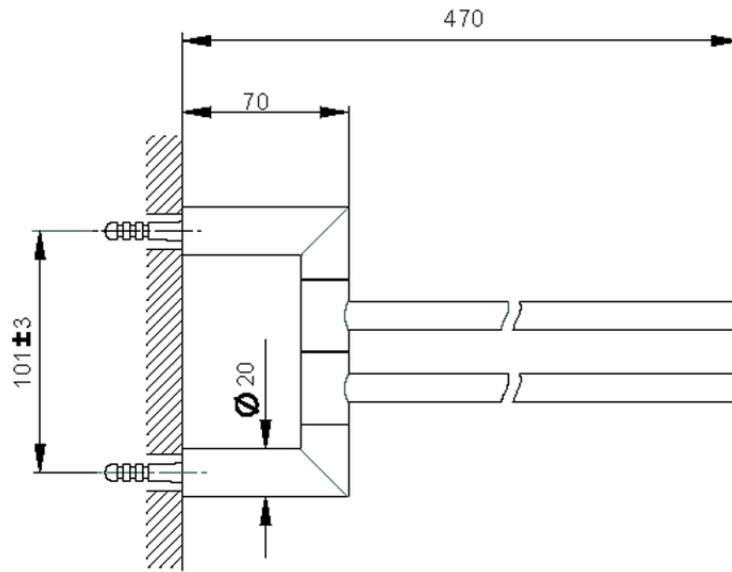

Double towel holder BATHROOM ACCESSORIES_SI090210

SI090210

<https://en.huberitalia.com/double-towel-holder-bathroom-accessories-si090210>

2026-04-07