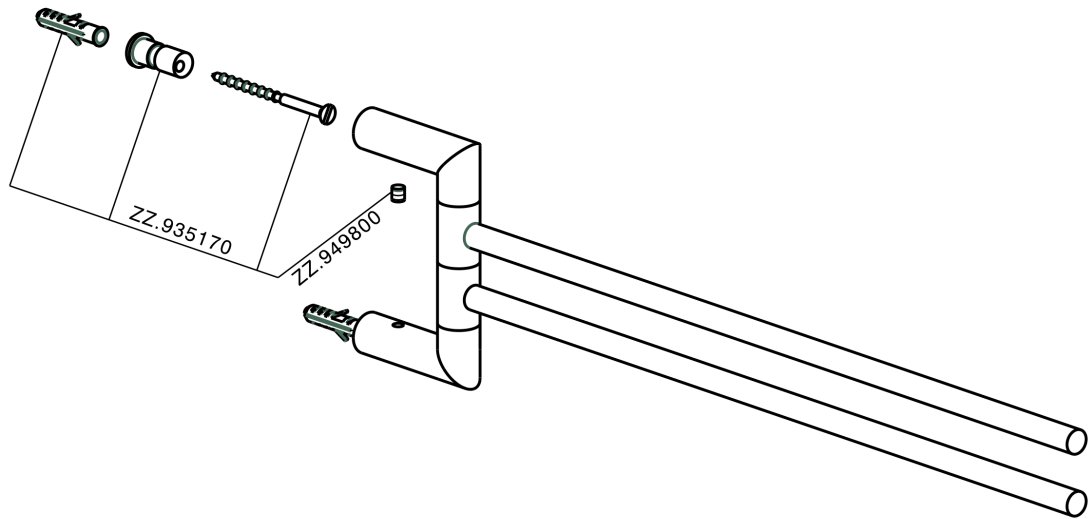

## Double towel holder BATHROOM ACCESSORIES\_SI090210

SI090210

<https://en.huberitalia.com/double-towel-holder-bathroom-accessories-si090210>

2026-04-07