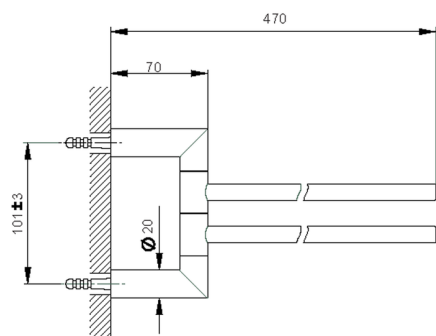

## Double towel holder BATHROOM ACCESSORIES\_SI090210

MODEL **SI090210**

Double towel holder,swivel

AVAILABLE FINISHINGS

-  **21** 21 Chrome
-  **2B** 2B Polished Nickel
-  **2F** 2F Brushed Nickel
-  **2P** 2P Rose Gold
-  **2Q** 2Q Black Titanium
-  **40** 40 Matt Black
-  **4Q** 4Q Matt White