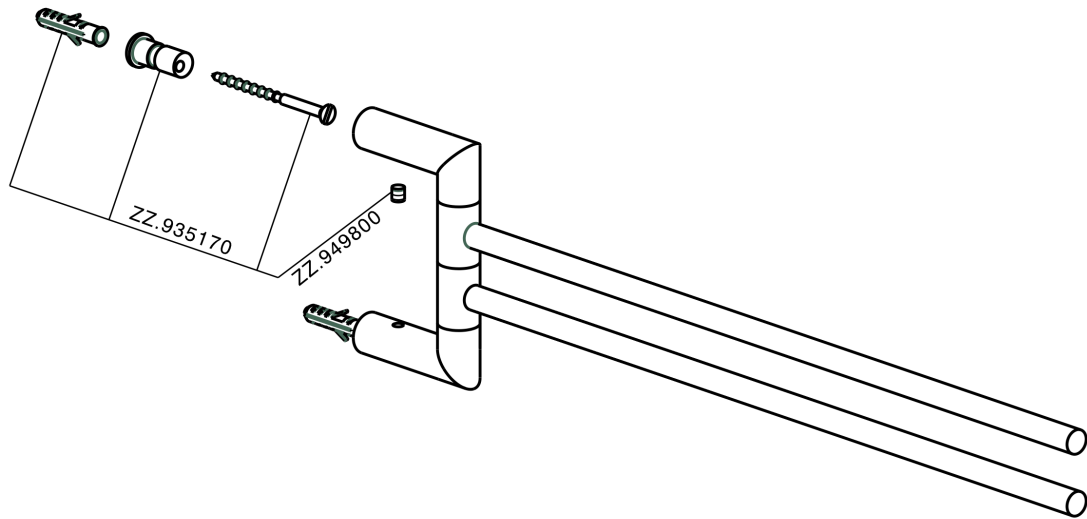

## Double towel holder BATHROOM ACCESSORIES\_SI090210

MODEL **SI090210**

Double towel holder,swivel

AVAILABLE FINISHINGS

-  **21** 21 Chrome
-  **2B** 2B Polished Nickel
-  **2F** 2F Brushed Nickel
-  **2P** 2P Rose Gold
-  **2Q** 2Q Black Titanium
-  **40** 40 Matt Black
-  **4Q** 4Q Matt White

## Double towel holder BATHROOM ACCESSORIES\_SI090210

SI090210

<https://en.huberitalia.com/double-towel-holder-bathroom-accessories-si090210>

2026-04-07