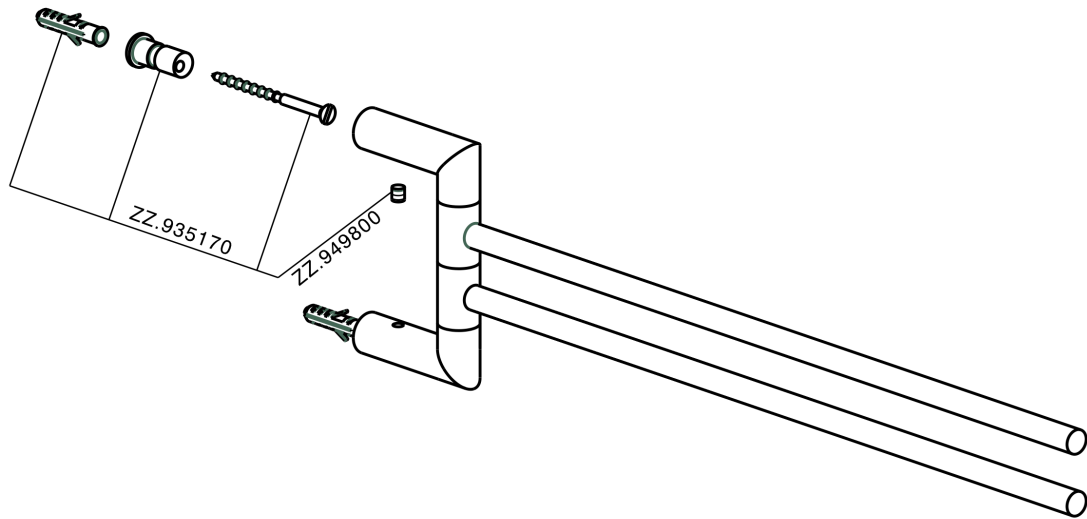

Double towel holder BATHROOM ACCESSORIES_SI090210

SI090210

<https://en.huberitalia.com/double-towel-holder-bathroom-accessories-si090210>

2026-06-13