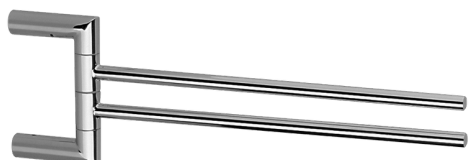

## Double towel holder BATHROOM ACCESSORIES\_SI090210

MODEL **SI090210**

Double towel holder,swivel

AVAILABLE FINISHINGS

-  **21** 21 Chrome
-  **2B** 2B Polished Nickel
-  **2F** 2F Brushed Nickel
-  **2P** 2P Rose Gold
-  **2Q** 2Q Black Titanium
-  **40** 40 Matt Black
-  **4Q** 4Q Matt White