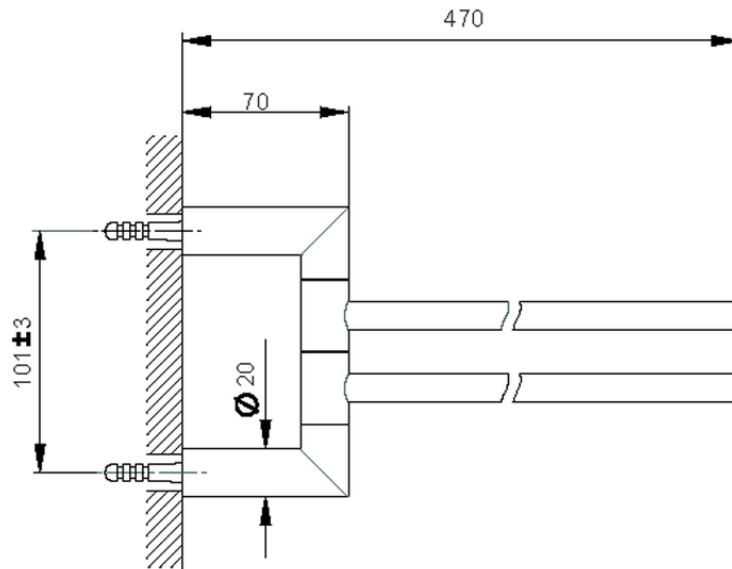

## Double towel holder BATHROOM ACCESSORIES\_SI090210

SI090210

<https://en.huberitalia.com/double-towel-holder-bathroom-accessories-si090210>

2026-06-13