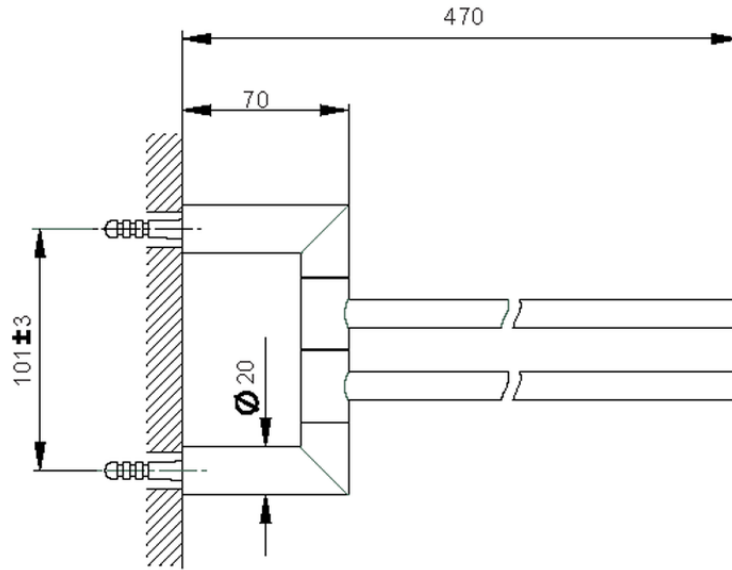

## Double towel holder BATHROOM ACCESSORIES\_SI090210

SI090210

<https://en.huberitalia.com/double-towel-holder-bathroom-accessories-si090210>

2026-04-06