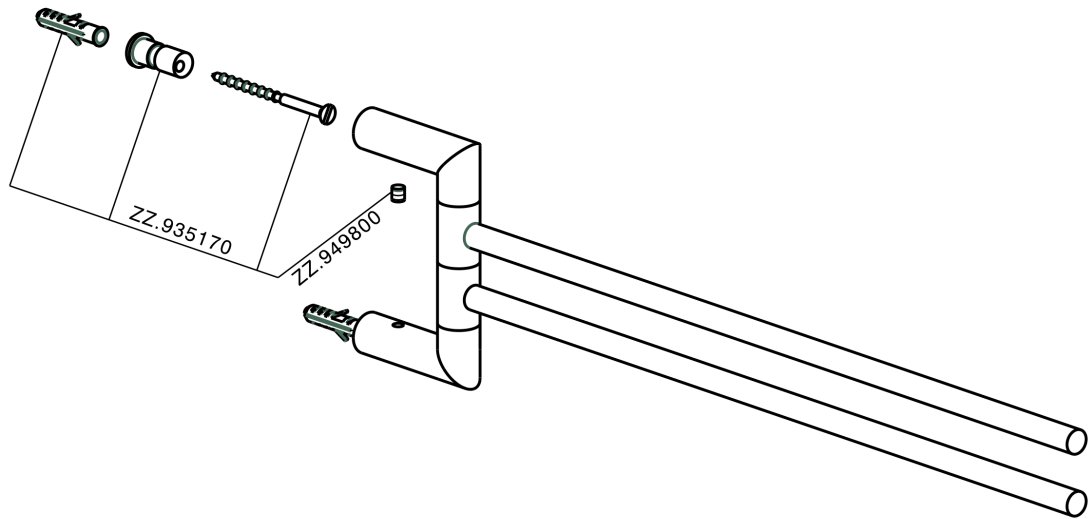

## Double towel holder BATHROOM ACCESSORIES\_SI090210

SI090210

<https://en.huberitalia.com/double-towel-holder-bathroom-accessories-si090210>

2026-06-14