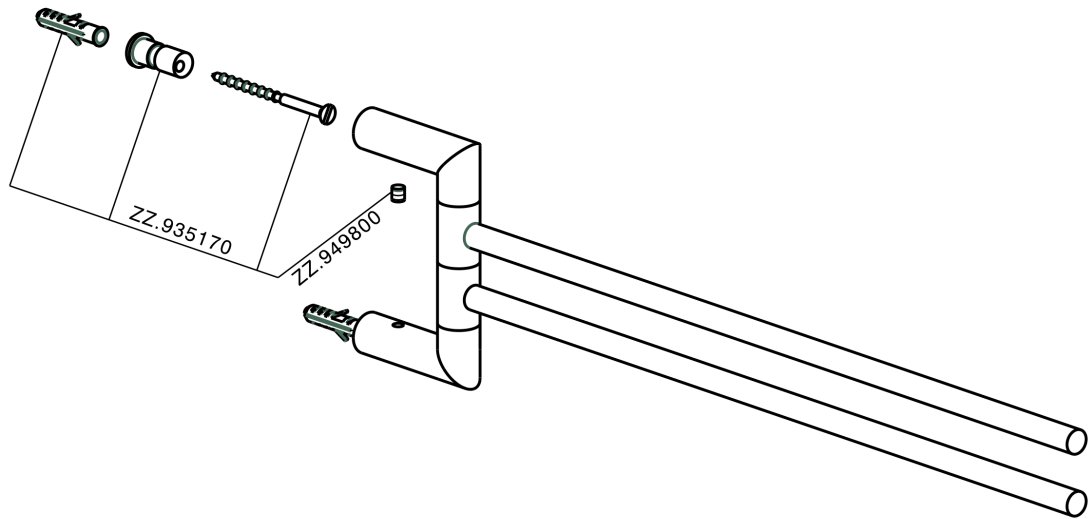

Double towel holder BATHROOM ACCESSORIES_SI090210

SI090210

<https://en.huberitalia.com/double-towel-holder-bathroom-accessories-si090210>

2026-04-06