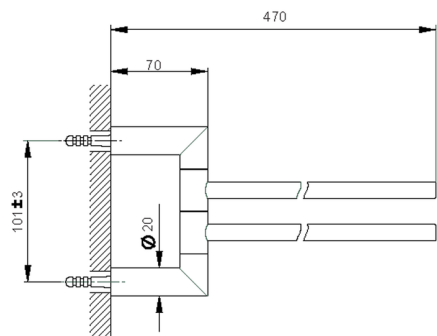

Double towel holder BATHROOM ACCESSORIES_SI090210

MODEL **SI090210**

Double towel holder,swivel

AVAILABLE FINISHINGS

-  **21** 21 Chrome
-  **2B** 2B Polished Nickel
-  **2F** 2F Brushed Nickel
-  **2P** 2P Rose Gold
-  **2Q** 2Q Black Titanium
-  **40** 40 Matt Black
-  **4Q** 4Q Matt White

CHARACTERISTICS

Double towel holder BATHROOM ACCESSORIES_SI090210

SI090210

<https://en.huberitalia.com/double-towel-holder-bathroom-accessories-si090210>

2026-04-10