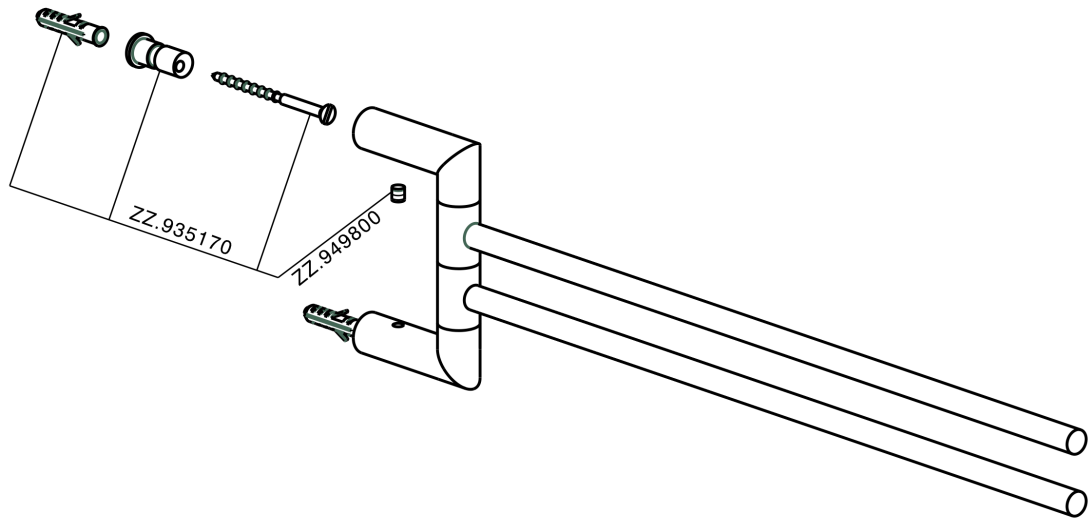

Double towel holder BATHROOM ACCESSORIES_SI090210

MODEL **SI090210**

Double towel holder,swivel

AVAILABLE FINISHINGS

-  **21** 21 Chrome
-  **2B** 2B Polished Nickel
-  **2F** 2F Brushed Nickel
-  **2P** 2P Rose Gold
-  **2Q** 2Q Black Titanium
-  **40** 40 Matt Black
-  **4Q** 4Q Matt White

CHARACTERISTICS

Double towel holder BATHROOM ACCESSORIES_SI090210

SI090210

<https://en.huberitalia.com/double-towel-holder-bathroom-accessories-si090210>

2026-04-10