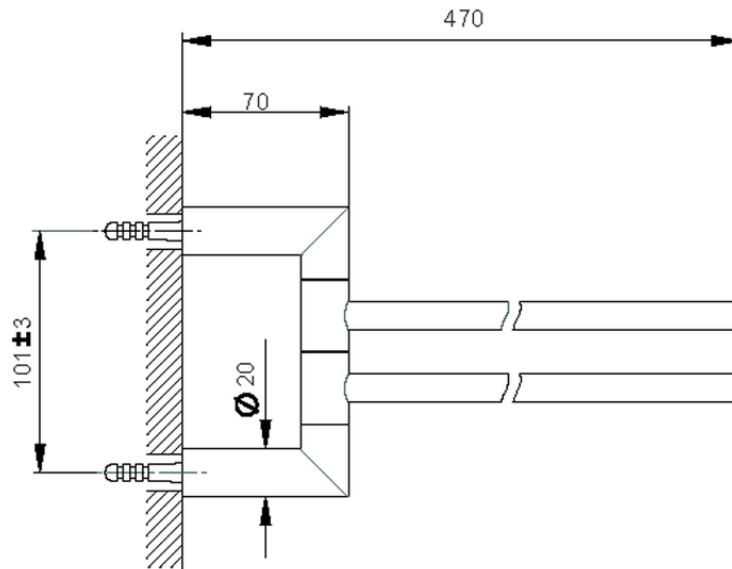

Double towel holder BATHROOM ACCESSORIES_SI090210

SI090210

<https://en.huberitalia.com/double-towel-holder-bathroom-accessories-si090210>

2026-04-05