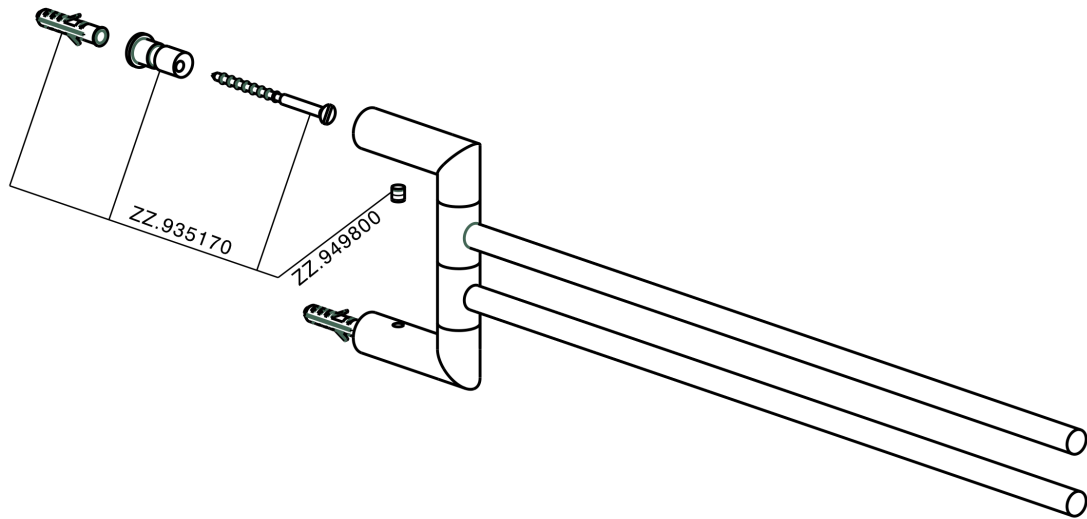

## Double towel holder BATHROOM ACCESSORIES\_SI090210

SI090210

<https://en.huberitalia.com/double-towel-holder-bathroom-accessories-si090210>

2026-05-15