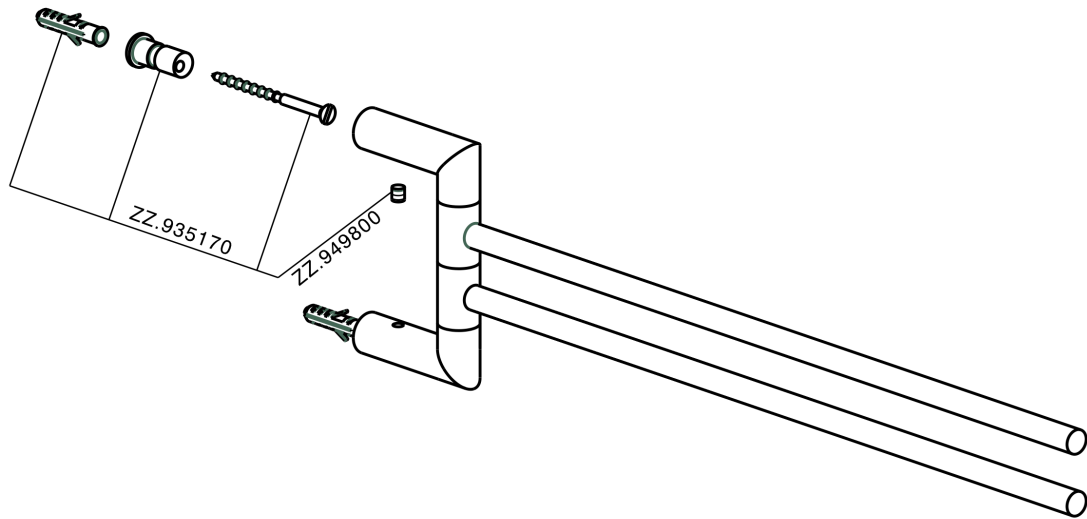

Double towel holder BATHROOM ACCESSORIES_SI090210

MODEL **SI090210**

Double towel holder,swivel

AVAILABLE FINISHINGS

-  **21** 21 Chrome
-  **2B** 2B Polished Nickel
-  **2F** 2F Brushed Nickel
-  **2P** 2P Rose Gold
-  **2Q** 2Q Black Titanium
-  **40** 40 Matt Black
-  **4Q** 4Q Matt White

CHARACTERISTICS

Double towel holder BATHROOM ACCESSORIES_SI090210

SI090210

<https://en.huberitalia.com/double-towel-holder-bathroom-accessories-si090210>

2026-04-06