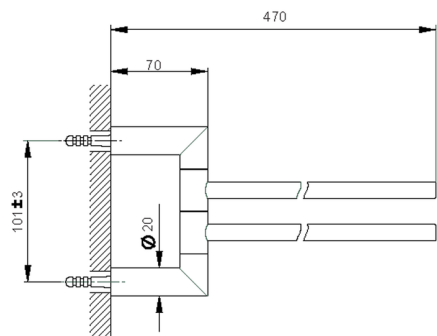

Double towel holder BATHROOM ACCESSORIES_SI090210

MODEL **SI090210**

Double towel holder,swivel

AVAILABLE FINISHINGS

-  **21** 21 Chrome
-  **2B** 2B Polished Nickel
-  **2F** 2F Brushed Nickel
-  **2P** 2P Rose Gold
-  **2Q** 2Q Black Titanium
-  **40** 40 Matt Black
-  **4Q** 4Q Matt White

CHARACTERISTICS

Double towel holder BATHROOM ACCESSORIES_SI090210

SI090210

<https://en.huberitalia.com/double-towel-holder-bathroom-accessories-si090210>

2026-04-06