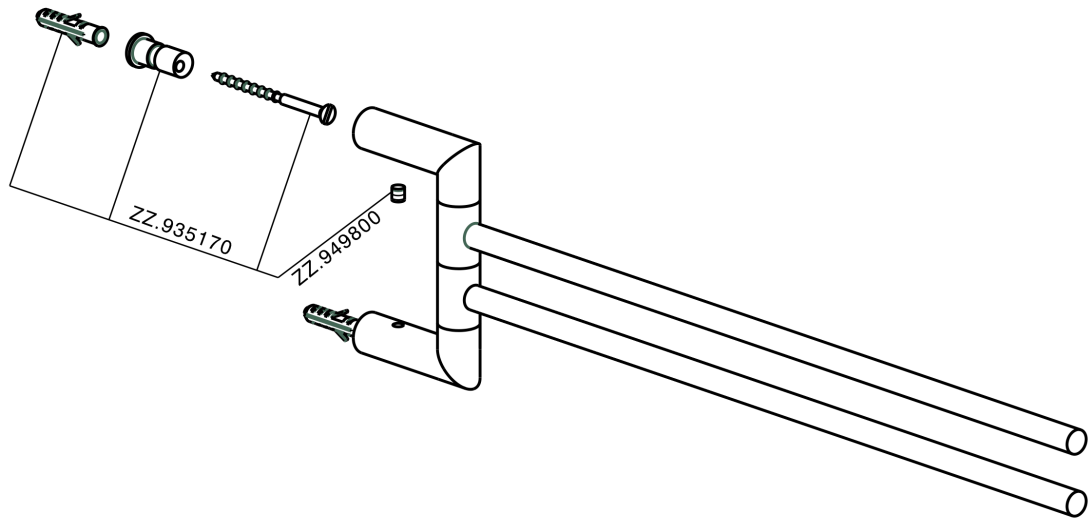

## Double towel holder BATHROOM ACCESSORIES\_SI090210

MODEL **SI090210**

Double towel holder,swivel

AVAILABLE FINISHINGS

-  **21** 21 Chrome
-  **2B** 2B Polished Nickel
-  **2F** 2F Brushed Nickel
-  **2P** 2P Rose Gold
-  **2Q** 2Q Black Titanium
-  **40** 40 Matt Black
-  **4Q** 4Q Matt White

## Double towel holder BATHROOM ACCESSORIES\_SI090210

SI090210

<https://en.huberitalia.com/double-towel-holder-bathroom-accessories-si090210>

2026-06-14