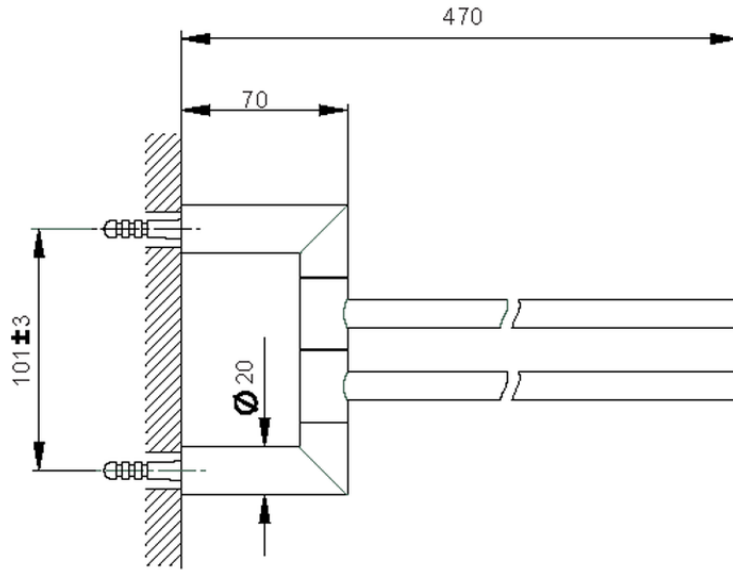

Double towel holder BATHROOM ACCESSORIES_SI090210

SI090210

<https://en.huberitalia.com/double-towel-holder-bathroom-accessories-si090210>

2026-05-15