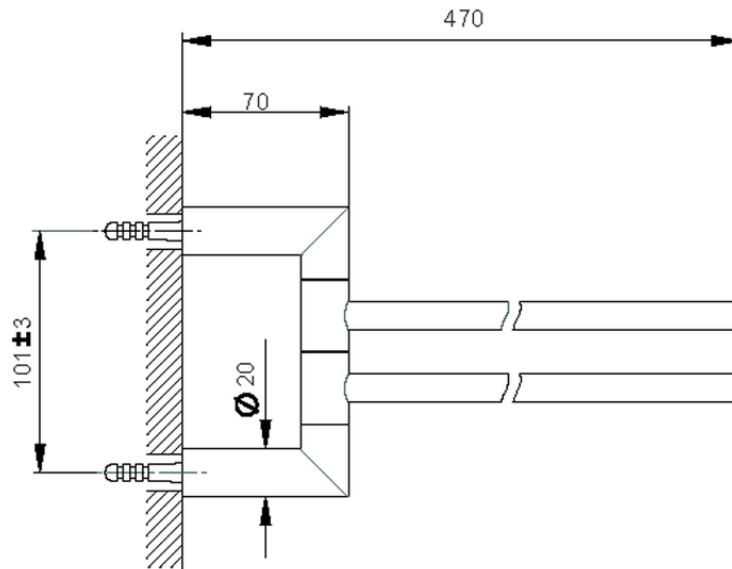

Double towel holder BATHROOM ACCESSORIES_SI090210

SI090210

<https://en.huberitalia.com/double-towel-holder-bathroom-accessories-si090210>

2026-04-08