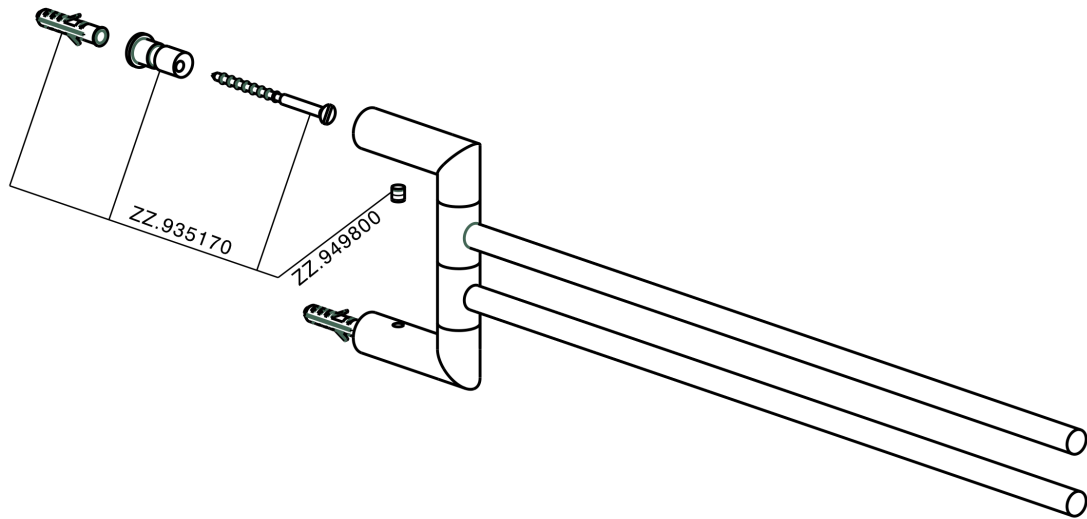

Double towel holder BATHROOM ACCESSORIES_SI090210

SI090210

<https://en.huberitalia.com/double-towel-holder-bathroom-accessories-si090210>

2026-04-08