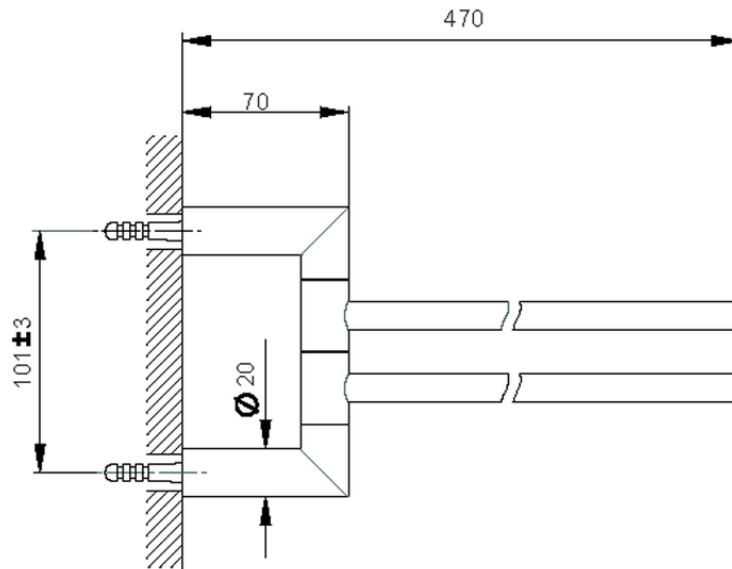

## Double towel holder BATHROOM ACCESSORIES\_SI090210

SI090210

<https://en.huberitalia.com/double-towel-holder-bathroom-accessories-si090210>

2026-04-08