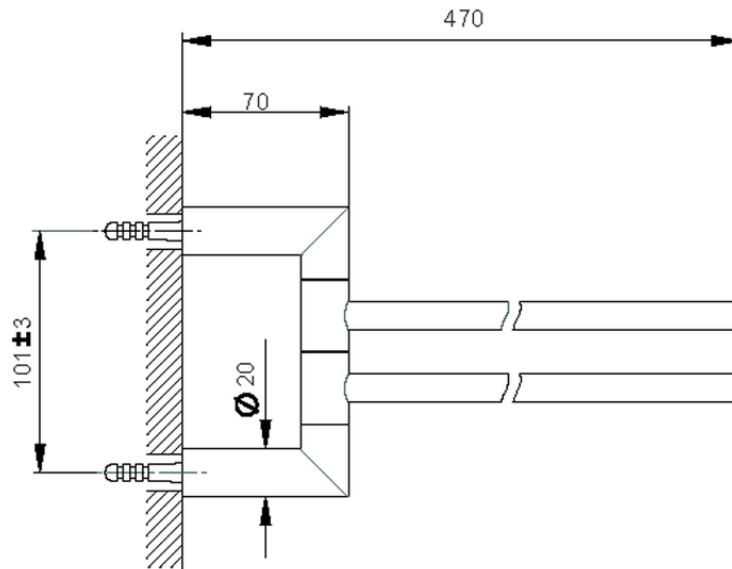

Double towel holder BATHROOM ACCESSORIES_SI090210

SI090210

<https://en.huberitalia.com/double-towel-holder-bathroom-accessories-si090210>

2026-06-15