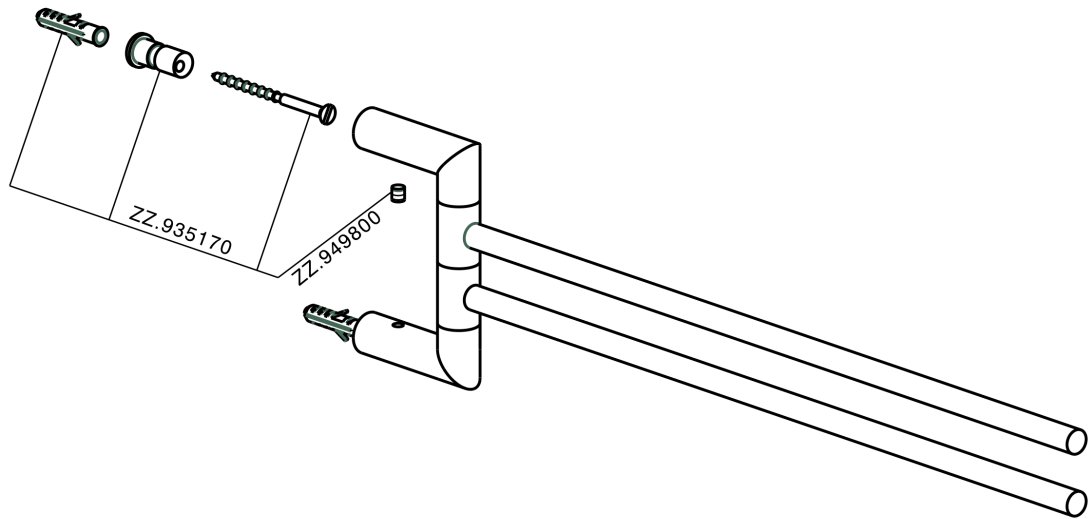

Double towel holder BATHROOM ACCESSORIES_SI090210

SI090210

<https://en.huberitalia.com/double-towel-holder-bathroom-accessories-si090210>

2026-06-15