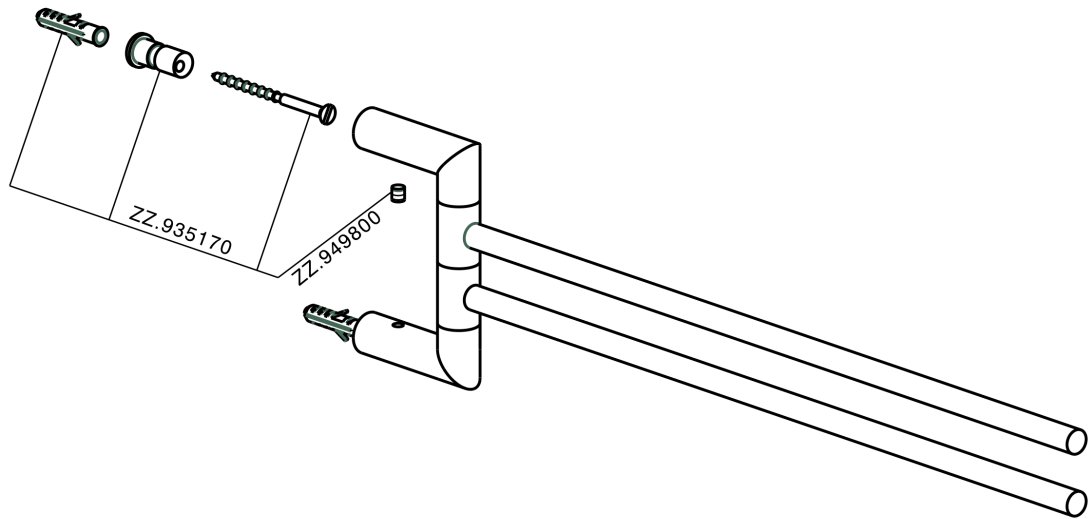

## Double towel holder BATHROOM ACCESSORIES\_SI090210

SI090210

<https://en.huberitalia.com/double-towel-holder-bathroom-accessories-si090210>

2026-04-06