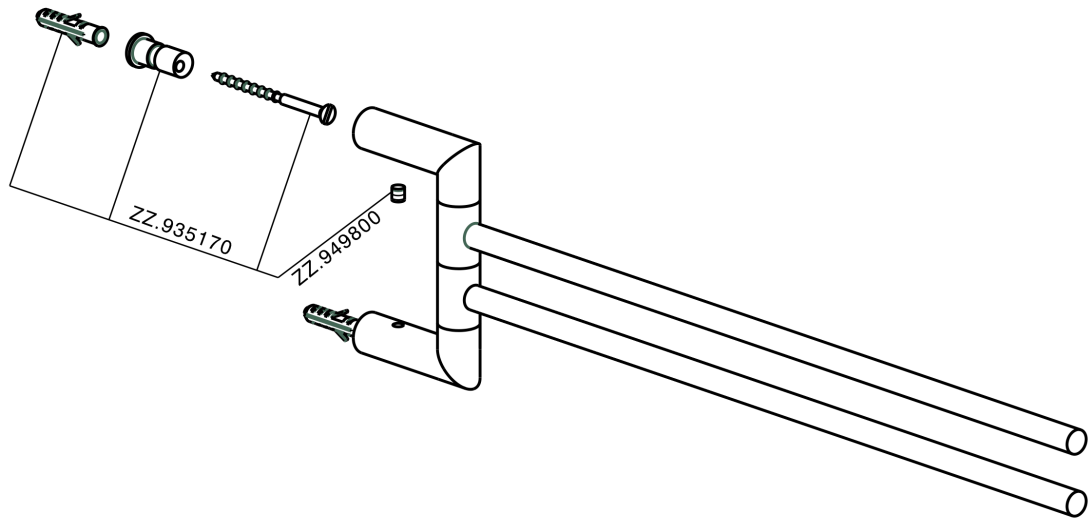

## Double towel holder BATHROOM ACCESSORIES\_SI090210

MODEL **SI090210**

Double towel holder,swivel

AVAILABLE FINISHINGS

-  **21** 21 Chrome
-  **2B** 2B Polished Nickel
-  **2F** 2F Brushed Nickel
-  **2P** 2P Rose Gold
-  **2Q** 2Q Black Titanium
-  **40** 40 Matt Black
-  **4Q** 4Q Matt White

## Double towel holder BATHROOM ACCESSORIES\_SI090210

SI090210

<https://en.huberitalia.com/double-towel-holder-bathroom-accessories-si090210>

2026-04-09