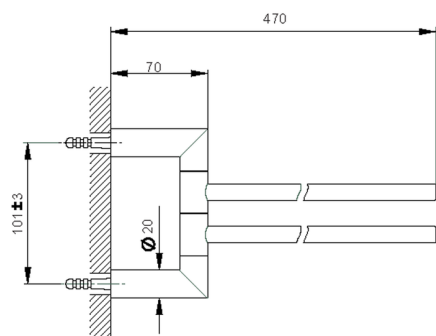

Double towel holder BATHROOM ACCESSORIES_SI090210

MODEL **SI090210**

Double towel holder,swivel

AVAILABLE FINISHINGS

-  **21** 21 Chrome
-  **2B** 2B Polished Nickel
-  **2F** 2F Brushed Nickel
-  **2P** 2P Rose Gold
-  **2Q** 2Q Black Titanium
-  **40** 40 Matt Black
-  **4Q** 4Q Matt White

CHARACTERISTICS

Double towel holder BATHROOM ACCESSORIES_SI090210

SI090210

<https://en.huberitalia.com/double-towel-holder-bathroom-accessories-si090210>

2026-06-15