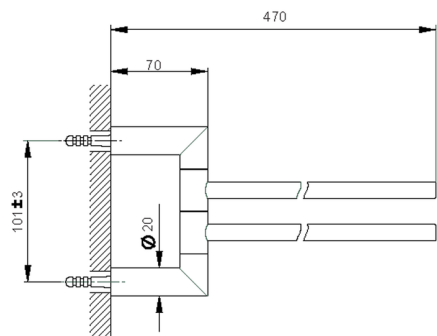

## Double towel holder BATHROOM ACCESSORIES\_SI090210

MODEL **SI090210**

Double towel holder,swivel

AVAILABLE FINISHINGS

-  **21** 21 Chrome
-  **2B** 2B Polished Nickel
-  **2F** 2F Brushed Nickel
-  **2P** 2P Rose Gold
-  **2Q** 2Q Black Titanium
-  **40** 40 Matt Black
-  **4Q** 4Q Matt White