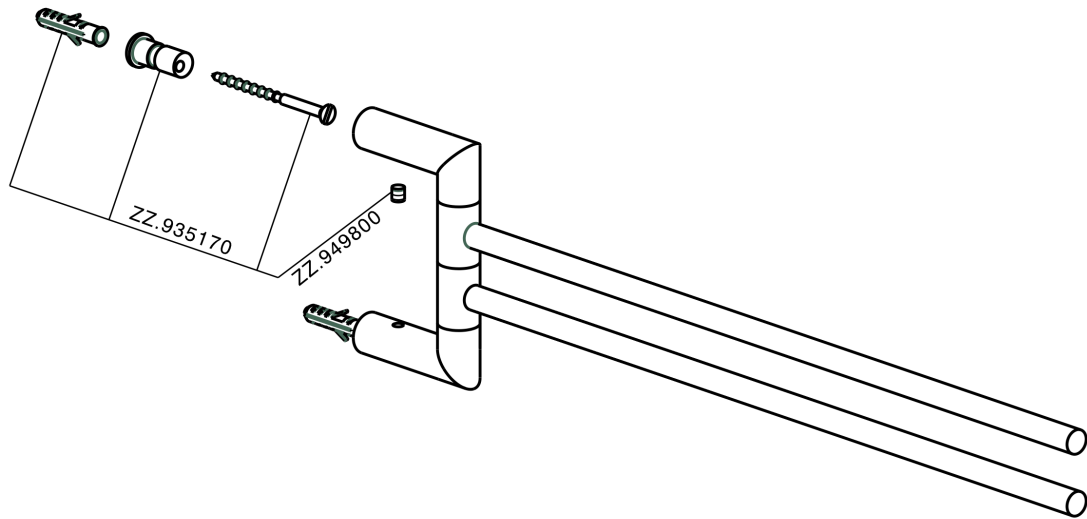

Double towel holder BATHROOM ACCESSORIES_SI090210

MODEL **SI090210**

Double towel holder,swivel

AVAILABLE FINISHINGS

-  **21** 21 Chrome
-  **2B** 2B Polished Nickel
-  **2F** 2F Brushed Nickel
-  **2P** 2P Rose Gold
-  **2Q** 2Q Black Titanium
-  **40** 40 Matt Black
-  **4Q** 4Q Matt White

CHARACTERISTICS

Double towel holder BATHROOM ACCESSORIES_SI090210

SI090210

<https://en.huberitalia.com/double-towel-holder-bathroom-accessories-si090210>

2026-06-15