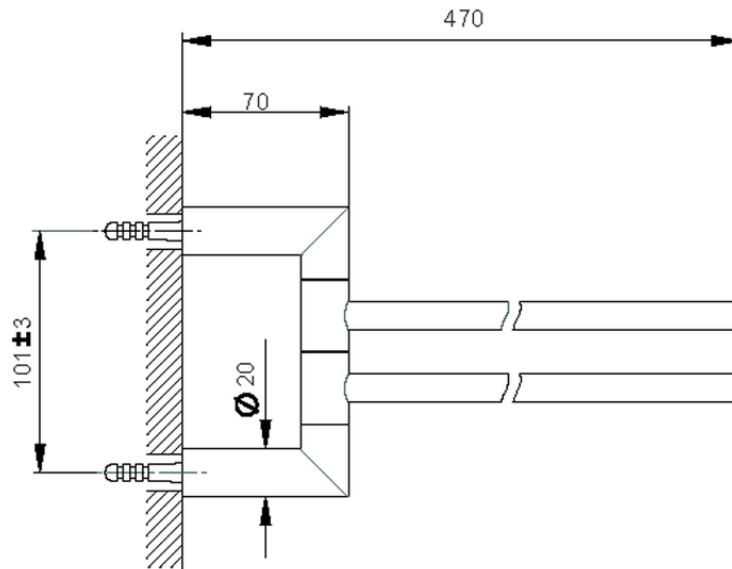

## Double towel holder BATHROOM ACCESSORIES\_SI090210

SI090210

<https://en.huberitalia.com/double-towel-holder-bathroom-accessories-si090210>

2026-04-10