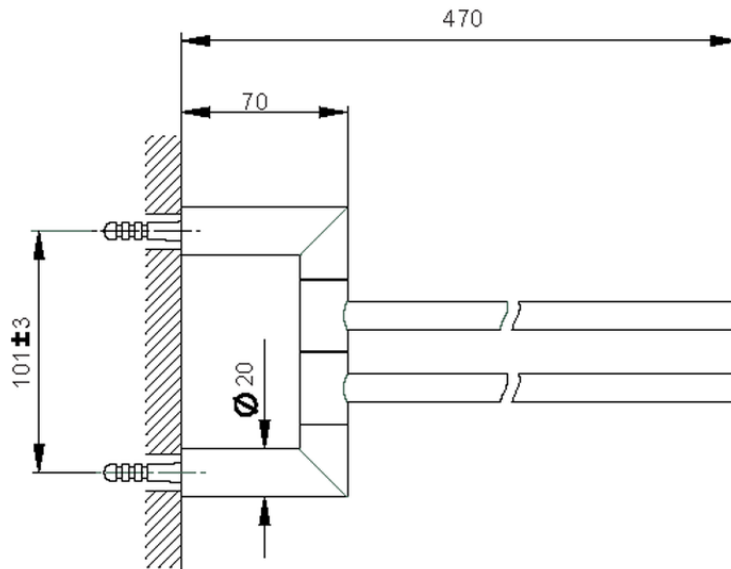

## Double towel holder BATHROOM ACCESSORIES\_SI090210

SI090210

<https://en.huberitalia.com/double-towel-holder-bathroom-accessories-si090210>

2026-06-10