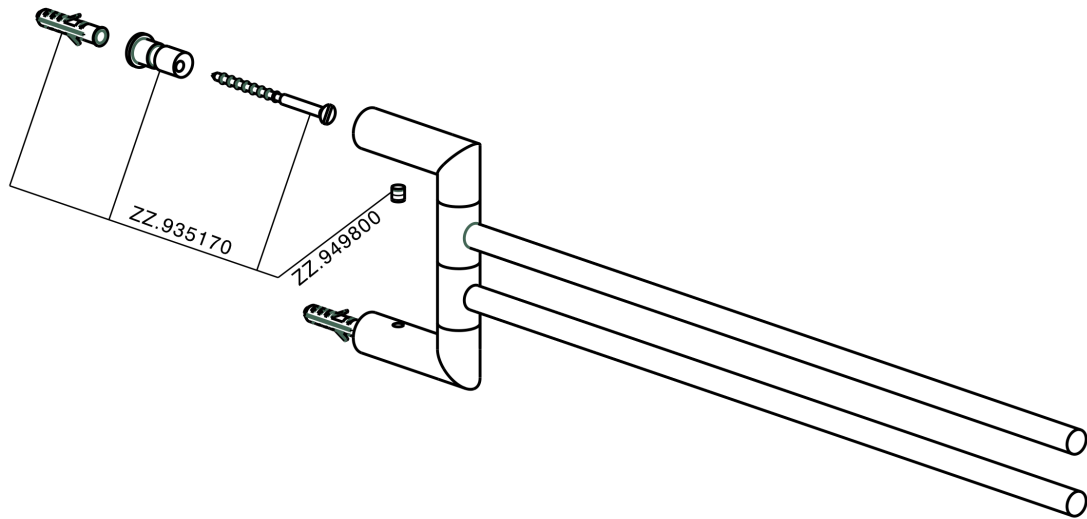

Double towel holder BATHROOM ACCESSORIES_SI090210

SI090210

<https://en.huberitalia.com/double-towel-holder-bathroom-accessories-si090210>

2026-06-10