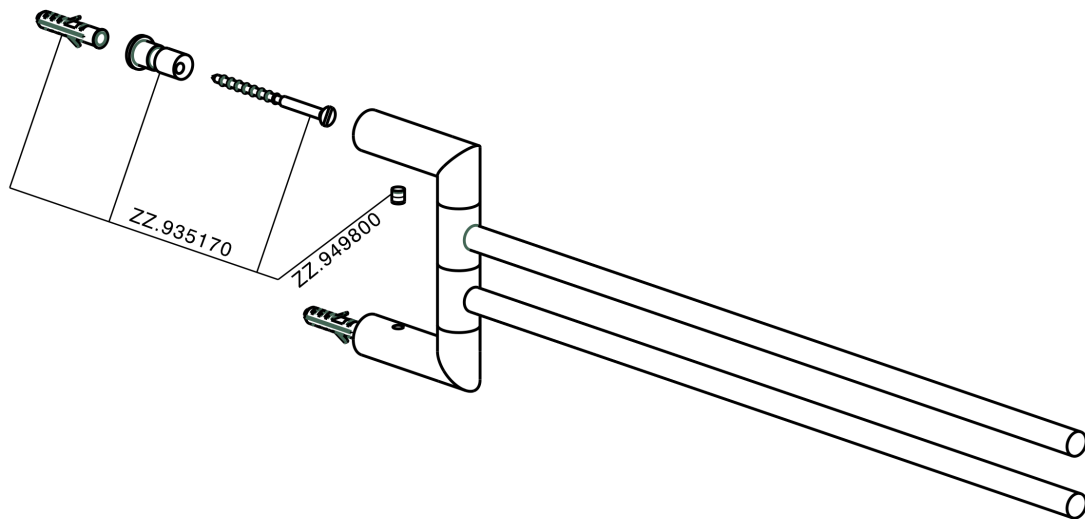

Double towel holder BATHROOM ACCESSORIES_SI090210

SI090210

<https://en.huberitalia.com/double-towel-holder-bathroom-accessories-si090210>

2026-04-09