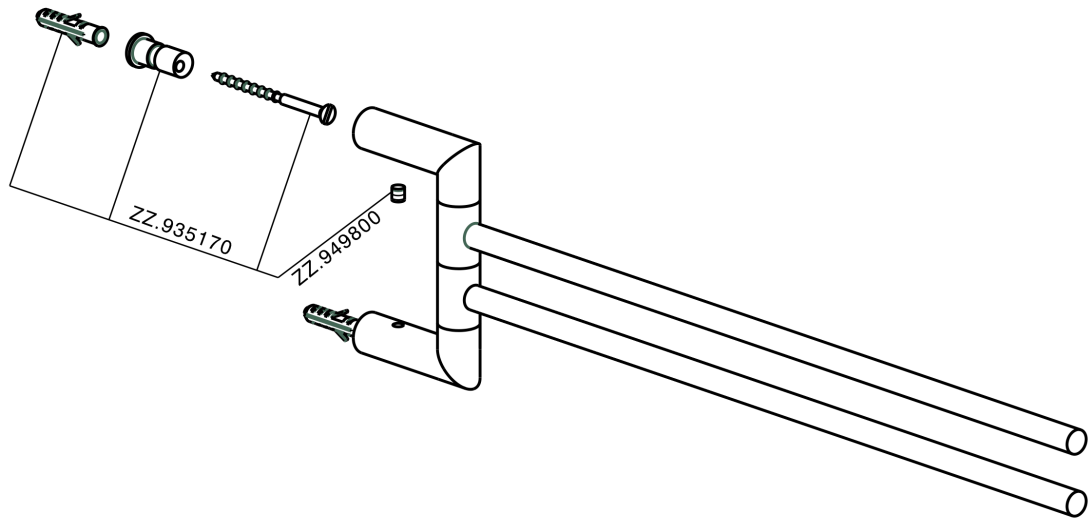

## Double towel holder BATHROOM ACCESSORIES\_SI090210

MODEL **SI090210**

Double towel holder,swivel

AVAILABLE FINISHINGS

-  **21** 21 Chrome
-  **2B** 2B Polished Nickel
-  **2F** 2F Brushed Nickel
-  **2P** 2P Rose Gold
-  **2Q** 2Q Black Titanium
-  **40** 40 Matt Black
-  **4Q** 4Q Matt White

## Double towel holder BATHROOM ACCESSORIES\_SI090210

SI090210

<https://en.huberitalia.com/double-towel-holder-bathroom-accessories-si090210>

2026-04-08