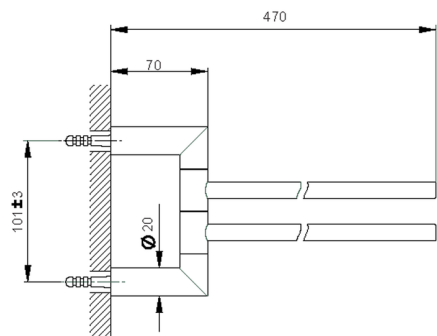

Double towel holder BATHROOM ACCESSORIES_SI090210

MODEL **SI090210**

Double towel holder,swivel

AVAILABLE FINISHINGS

-  **21** 21 Chrome
-  **2B** 2B Polished Nickel
-  **2F** 2F Brushed Nickel
-  **2P** 2P Rose Gold
-  **2Q** 2Q Black Titanium
-  **40** 40 Matt Black
-  **4Q** 4Q Matt White

CHARACTERISTICS

Double towel holder BATHROOM ACCESSORIES_SI090210

SI090210

<https://en.huberitalia.com/double-towel-holder-bathroom-accessories-si090210>

2026-06-15