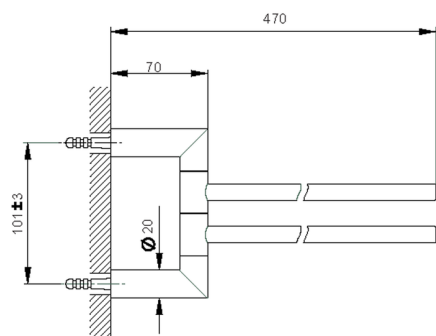

Double towel holder BATHROOM ACCESSORIES_SI090210

MODEL **SI090210**

Double towel holder,swivel

AVAILABLE FINISHINGS

-  **21** 21 Chrome
-  **2B** 2B Polished Nickel
-  **2F** 2F Brushed Nickel
-  **2P** 2P Rose Gold
-  **2Q** 2Q Black Titanium
-  **40** 40 Matt Black
-  **4Q** 4Q Matt White

CHARACTERISTICS

Double towel holder BATHROOM ACCESSORIES_SI090210

SI090210

<https://en.huberitalia.com/double-towel-holder-bathroom-accessories-si090210>

2026-05-15