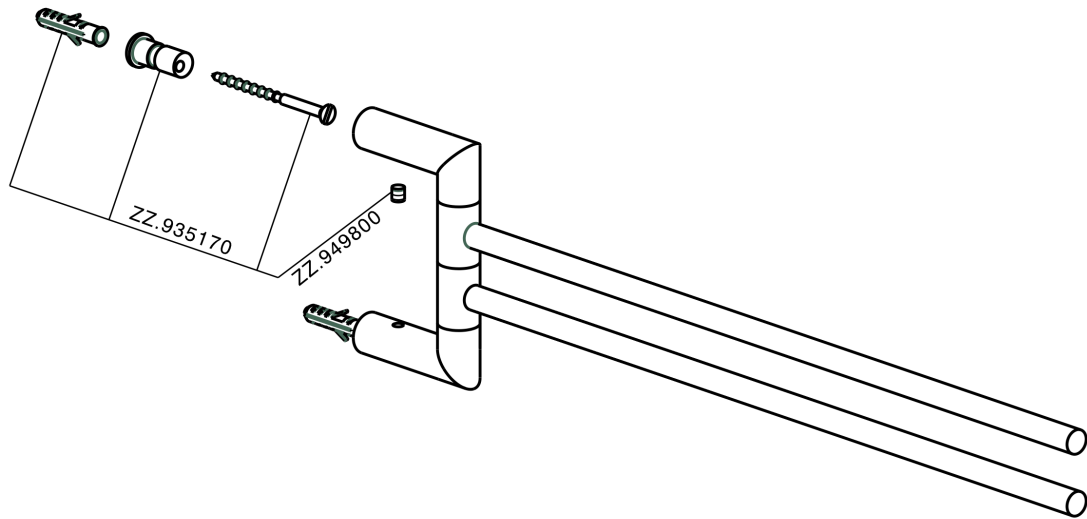

Double towel holder BATHROOM ACCESSORIES_SI090210

MODEL **SI090210**

Double towel holder,swivel

AVAILABLE FINISHINGS

-  **21** 21 Chrome
-  **2B** 2B Polished Nickel
-  **2F** 2F Brushed Nickel
-  **2P** 2P Rose Gold
-  **2Q** 2Q Black Titanium
-  **40** 40 Matt Black
-  **4Q** 4Q Matt White

CHARACTERISTICS

Double towel holder BATHROOM ACCESSORIES_SI090210

SI090210

<https://en.huberitalia.com/double-towel-holder-bathroom-accessories-si090210>

2026-05-15