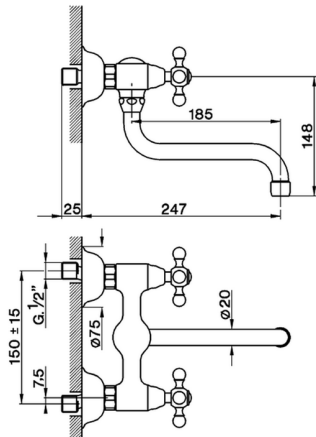

## Exposed sink mixer KITCHEN\_AR900400

MODEL **AR900400**

Exposed sink mixer, swivel spout

AVAILABLE FINISHINGS

CHARACTERISTICS

2024-12-22