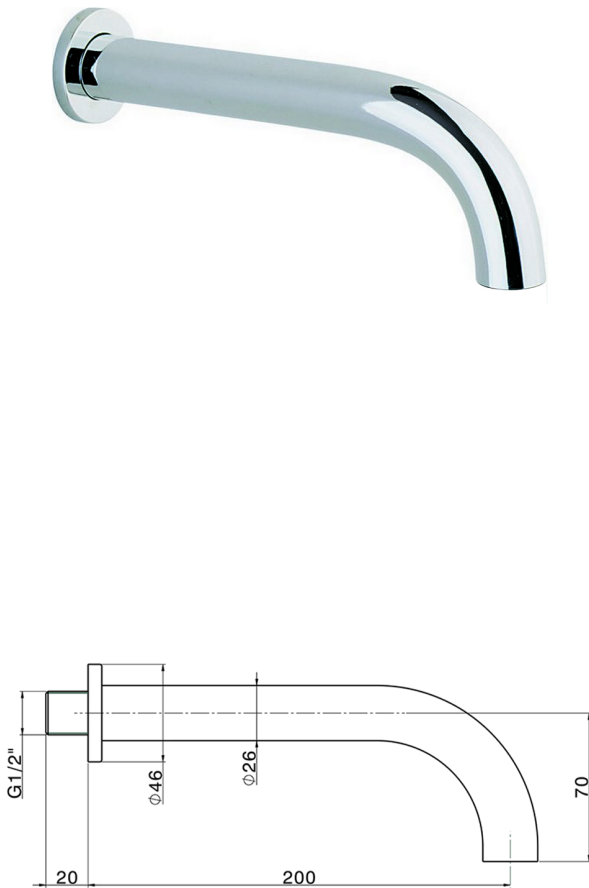

Spout NUOVA KIRUNA_ZB001250

MODEL **ZB001250**

Spout, 200 mm length, 1/2" M connection

AVAILABLE FINISHINGS

-  **21** 21 Chrome
-  **26** 26 Old Copper
-  **2F** 2F Brushed Nickel
-  **2W** 2W Brushed Gold
-  **40** 40 Matt Black
-  **4Q** 4Q Matt White