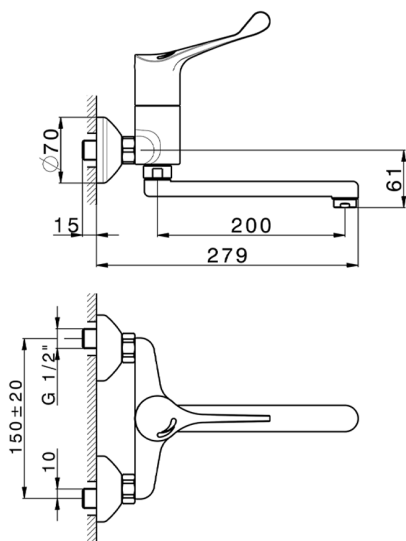

HTS BasicThermo Sequential Basin Mixer COMMUNITY_HBT70000

MODEL **HBT70000**

HTS BasicThermo Sequential Basin Mixer, on the wall, swivel spout

AVAILABLE FINISHINGS

CHARACTERISTICS

Sequential

The Huber sequential thermostatic cartridge HTS is equipped with a new, patented system for integrated and simultaneous adjustment of water temperature and flow.